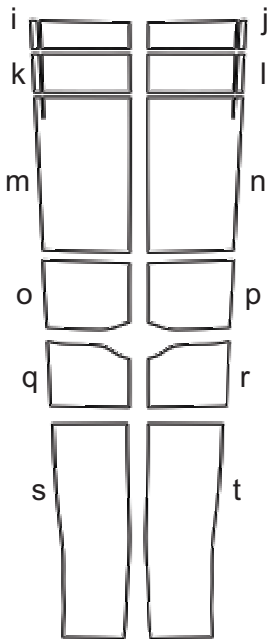

Chrysler CROSSFIRE

Rally Stripe Graphic Kit 1 for Chrysler Crossfire Roadster Parts List ATD-CHRYCRSFRGRPH004

Part Number	Item	Cost
ATD-CHRYCRSFRGRPH004a	Valance Left	\$4.95
ATD-CHRYCRSFRGRPH004b	Valance Right	\$4.95
ATD-CHRYCRSFRGRPH004c	Front Bumper Left	\$6.95
ATD-CHRYCRSFRGRPH004d	Front Bumper Right	\$6.95
ATD-CHRYCRSFRGRPH004e	Hood Left	\$50.95
ATD-CHRYCRSFRGRPH004f	Hood Right	\$50.95
ATD-CHRYCRSFRGRPH004g	Roof Front Left	\$4.95
ATD-CHRYCRSFRGRPH004h	Roof Front Right	\$4.95
ATD-CHRYCRSFRGRPH004i	Rear Lid Left	\$5.95
ATD-CHRYCRSFRGRPH004j	Rear Lid Right	\$5.95
ATD-CHRYCRSFRGRPH004k	Rear Lid Left	\$5.95
ATD-CHRYCRSFRGRPH004l	Rear Lid Right	\$5.95
ATD-CHRYCRSFRGRPH004m	Rear Lid Left	\$17.95
ATD-CHRYCRSFRGRPH004n	Rear Lid Right	\$17.95
ATD-CHRYCRSFRGRPH004o	Rear Lid Left	\$5.95
ATD-CHRYCRSFRGRPH004p	Rear Lid Right	\$5.95
ATD-CHRYCRSFRGRPH004q	Rear Lid Left	\$5.95
ATD-CHRYCRSFRGRPH004r	Rear Lid Right	\$5.95
ATD-CHRYCRSFRGRPH004s	Rear Bumper Left	\$13.95
ATD-CHRYCRSFRGRPH004t	Rear Bumper Right	\$13.95

Note: Spacing of Rally Stripes as shown shall be performed at time of installation. Kit does not come pre-spaced. Factory installed CROSSFIRE lettering found on Rear Lid requires temporary removal and replacement subsequent to successful application of graphic pieces.