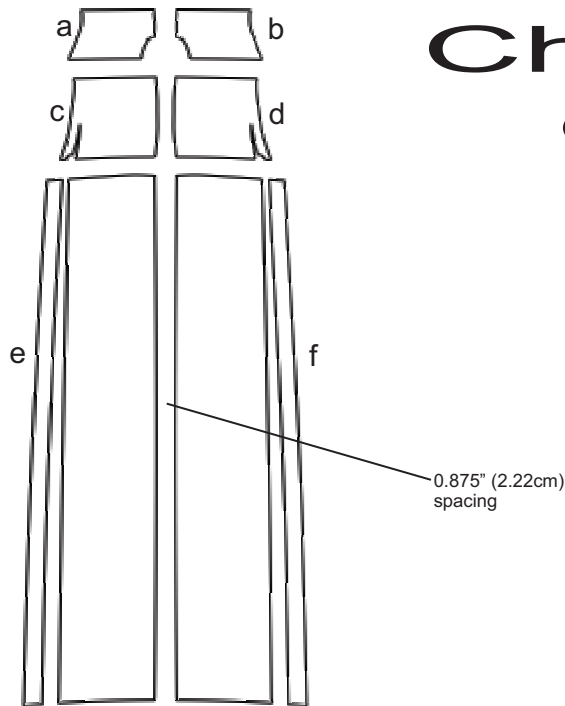

Chrysler CROSSFIRE

Rally Stripe Graphic Kit 1 for Chrysler Crossfire Roadster Parts List ATD-CHRYCRSFRGRPH004

Part Number	Item	Cost
ATD-CHRYCRSFRGRPH004a	Valance Left	\$4.95
ATD-CHRYCRSFRGRPH004b	Valance Right	\$4.95
ATD-CHRYCRSFRGRPH004c	Front Bumper Left	\$6.95
ATD-CHRYCRSFRGRPH004d	Front Bumper Right	\$6.95
ATD-CHRYCRSFRGRPH004e	Hood Left	\$50.95
ATD-CHRYCRSFRGRPH004f	Hood Right	\$50.95
ATD-CHRYCRSFRGRPH004g	Roof Front Left	\$4.95
ATD-CHRYCRSFRGRPH004h	Roof Front Right	\$4.95
ATD-CHRYCRSFRGRPH004i	Rear Lid Left	\$5.95
ATD-CHRYCRSFRGRPH004j	Rear Lid Right	\$5.95
ATD-CHRYCRSFRGRPH004k	Rear Lid Left	\$5.95
ATD-CHRYCRSFRGRPH004l	Rear Lid Right	\$5.95
ATD-CHRYCRSFRGRPH004m	Rear Lid Left	\$17.95
ATD-CHRYCRSFRGRPH004n	Rear Lid Right	\$17.95
ATD-CHRYCRSFRGRPH004o	Rear Lid Left	\$5.95
ATD-CHRYCRSFRGRPH004p	Rear Lid Right	\$5.95
ATD-CHRYCRSFRGRPH004q	Rear Lid Left	\$5.95
ATD-CHRYCRSFRGRPH004r	Rear Lid Right	\$5.95
ATD-CHRYCRSFRGRPH004s	Rear Bumper Left	\$13.95
ATD-CHRYCRSFRGRPH004t	Rear Bumper Right	\$13.95

Note: Spacing of Rally Stripes as shown shall be performed at time of installation. Kit does not come pre-spaced. Factory installed CROSSFIRE lettering found on Rear Lid requires temporary removal and replacement subsequent to successful application of graphic pieces.