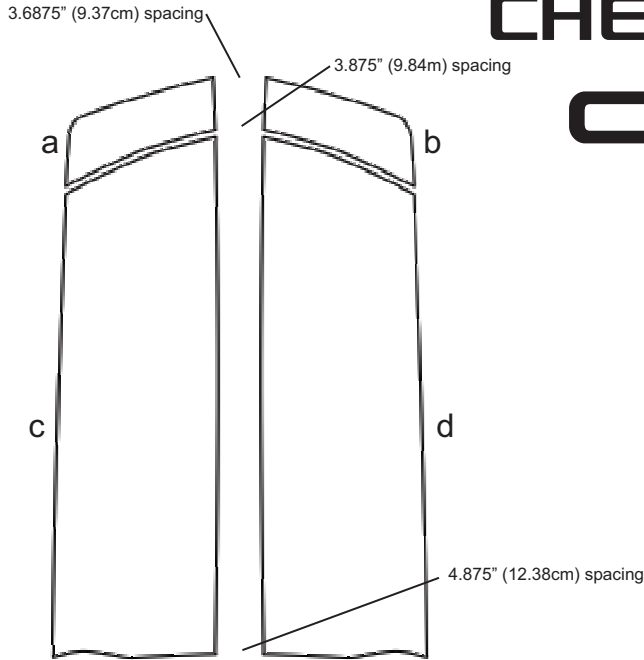

CHEVROLET® CAMARO

Rally Stripe Graphic Kit 12 for Chevrolet Camaro LS/LT Convertible Parts List ATD-CHVCMROGRPH159

Note: Spacing of Rally Stripes as shown shall be performed at time of installation. Kit does not come pre-spaced.

Part Number	Item	Cost
ATD-CHVCMROGRPH159a	Header Left	\$14.95
ATD-CHVCMROGRPH159b	Header Right	\$14.95
ATD-CHVCMROGRPH159c	Hood Left	\$92.95
ATD-CHVCMROGRPH159d	Hood Right	\$92.95
ATD-CHVCMROGRPH159e	Convertible Top Cover Left	\$27.95
ATD-CHVCMROGRPH159f	Convertible Top Cover Right	\$27.95
ATD-CHVCMROGRPH159g	Rear Lid Left	\$8.95
ATD-CHVCMROGRPH159h	Rear Lid Right	\$8.95
ATD-CHVCMROGRPH159i	Rear Lid Left	\$37.95
ATD-CHVCMROGRPH159j	Rear Lid Right	\$37.95
ATD-CHVCMROGRPH159k	Factory Spoiler Top Left	\$9.95
ATD-CHVCMROGRPH159l	Factory Spoiler Top Right	\$9.95