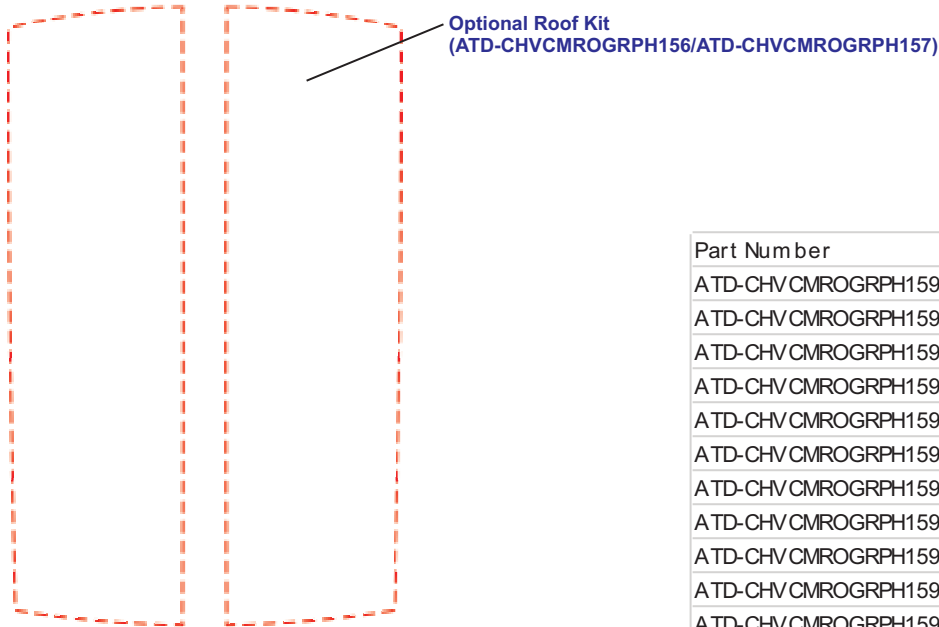

CHEVROLET® CAMARO

Rally Stripe Graphic Kit 12 for Chevrolet Camaro LS/LT Convertible Parts List ATD-CHVCMROGRPH159

Note: Spacing of Rally Stripes as shown shall be performed at time of installation. Kit does not come pre-spaced.

Part Number	Item	Cost
ATD-CHVCMROGRPH159a	Header Left	\$14.95
ATD-CHVCMROGRPH159b	Header Right	\$14.95
ATD-CHVCMROGRPH159c	Hood Left	\$92.95
ATD-CHVCMROGRPH159d	Hood Right	\$92.95
ATD-CHVCMROGRPH159e	Convertible Top Cover Left	\$27.95
ATD-CHVCMROGRPH159f	Convertible Top Cover Right	\$27.95
ATD-CHVCMROGRPH159g	Rear Lid Left	\$8.95
ATD-CHVCMROGRPH159h	Rear Lid Right	\$8.95
ATD-CHVCMROGRPH159i	Rear Lid Left	\$37.95
ATD-CHVCMROGRPH159j	Rear Lid Right	\$37.95
ATD-CHVCMROGRPH159k	Factory Spoiler Top Left	\$9.95
ATD-CHVCMROGRPH159l	Factory Spoiler Top Right	\$9.95