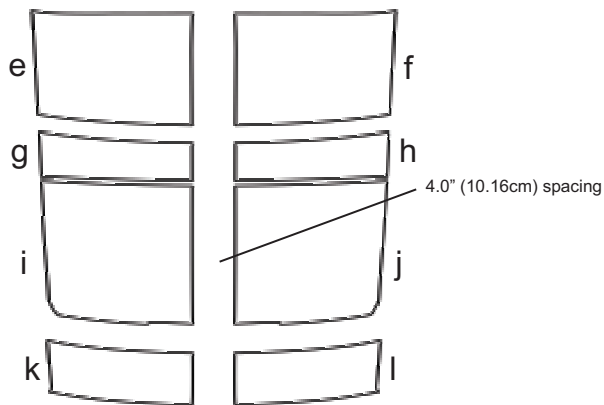

CHEVROLET® CAMARO

Rally Stripe Graphic Kit 12 for Chevrolet Camaro LS/LT Convertible Parts List ATD-CHVCMROGRPH159

Note: Spacing of Rally Stripes as shown shall be performed at time of installation. Kit does not come pre-spaced.

Part Number	Item	Cost
ATD-CHVCMROGRPH159a	Header Left	\$14.95
ATD-CHVCMROGRPH159b	Header Right	\$14.95
ATD-CHVCMROGRPH159c	Hood Left	\$92.95
ATD-CHVCMROGRPH159d	Hood Right	\$92.95
ATD-CHVCMROGRPH159e	Convertible Top Cover Left	\$27.95
ATD-CHVCMROGRPH159f	Convertible Top Cover Right	\$27.95
ATD-CHVCMROGRPH159g	Rear Lid Left	\$8.95
ATD-CHVCMROGRPH159h	Rear Lid Right	\$8.95
ATD-CHVCMROGRPH159i	Rear Lid Left	\$37.95
ATD-CHVCMROGRPH159j	Rear Lid Right	\$37.95
ATD-CHVCMROGRPH159k	Factory Spoiler Top Left	\$9.95
ATD-CHVCMROGRPH159l	Factory Spoiler Top Right	\$9.95