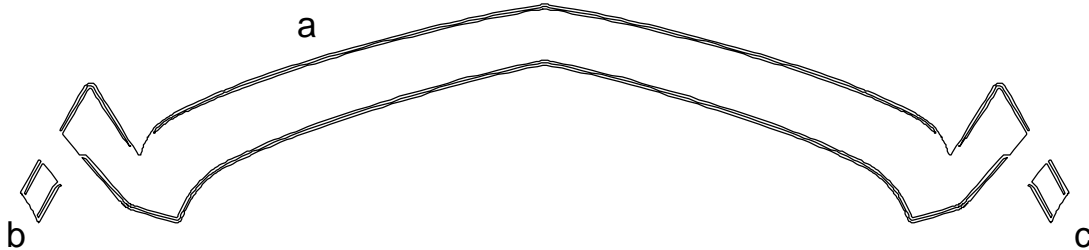

# CAMARO

Chevrolet Camaro  
1968 SS Style Graphic Kit 1 - LS/LT - Parts List  
ATD-CHVCMROGRPH98

Part Number	Item	Cost
ATD-CHVCMROGRPH98a	Header Panel	\$136.95
ATD-CHVCMROGRPH98b	Fender Front Left	\$5.95
ATD-CHVCMROGRPH98c	Fender Front Right	\$5.95
ATD-CHVCMROGRPH98d	Fender Rear Left	\$9.95
ATD-CHVCMROGRPH98e	Fender Rear Right	\$9.95
ATD-CHVCMROGRPH98f	Door Left	\$31.95
ATD-CHVCMROGRPH98g	Door Right	\$31.95

Installation Tip: Precut graphic pieces have been designed to fit along the distinct body lines of the Camaro's Front Header, Fender and Door areas as shown in the product image.

We suggest dryfitting each piece prior to installation so as to become familiar with placement.