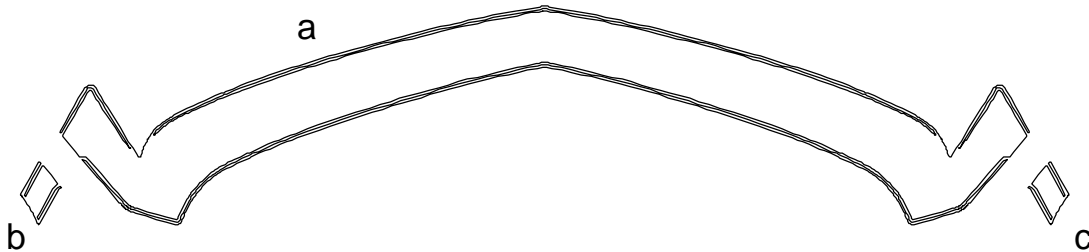

CHEVROLET

CAMARO

Chevrolet Camaro
1968 SS Style Graphic Kit 1 - SS - Parts List
ATD-CHVCMROGRPH99

Part Number	Item	Cost
ATD-CHVCMROGRPH99a	Header Panel	\$136.95
ATD-CHVCMROGRPH99b	Fender Front Left	\$5.95
ATD-CHVCMROGRPH99c	Fender Front Right	\$5.95
ATD-CHVCMROGRPH99d	Fender Rear Left	\$9.95
ATD-CHVCMROGRPH99e	Fender Rear Right	\$9.95
ATD-CHVCMROGRPH99f	Door Left	\$31.95
ATD-CHVCMROGRPH99g	Door Right	\$31.95

Installation Tip: Precut graphic pieces have been designed to fit along the distinct body lines of the Camaro's Front Header, Fender and Door areas as shown in the product image.

We suggest dryfitting each piece prior to installation so as to become familiar with placement.