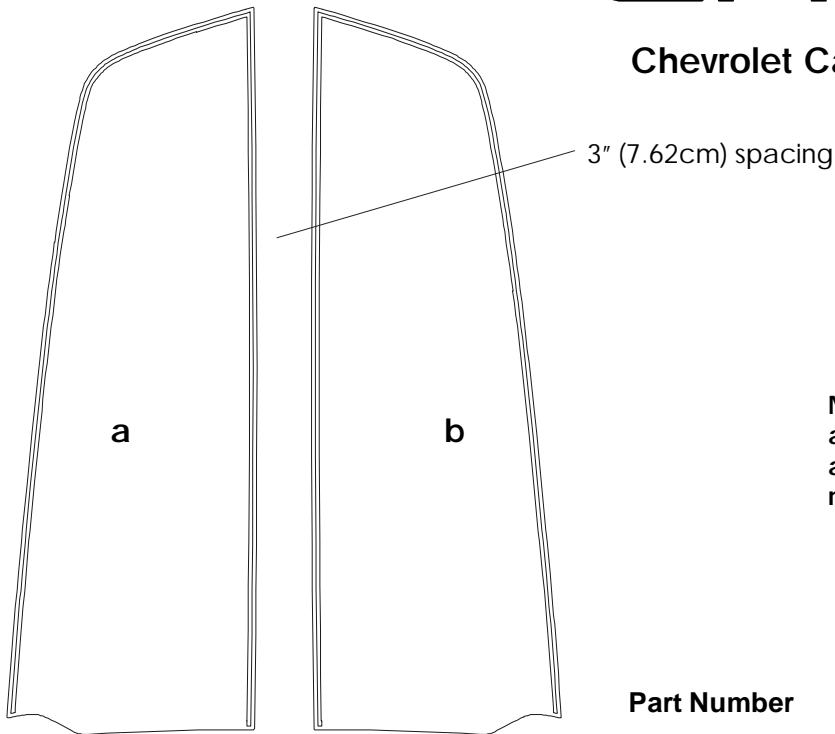

CHEVROLET

CAMARO

Chevrolet Camaro Rally Stripe Graphic Kit 1 Factory Style - Parts List ATD-CHVCMROGRPH18

Note: Spacing of Rally Stripes as shown shall be performed at time of installation. Kit does not come pre-spaced.

Part Number	Item	Cost
ATD-CHVCMROGRPH18a	Hood Left	\$94.95
ATD-CHVCMROGRPH18b	Hood Right	\$94.95
ATD-CHVCMROGRPH18c	Rear Lid Left	\$34.95
ATD-CHVCMROGRPH18d	Rear Lid Right	\$34.95
ATD-CHVCMROGRPH18e	Factory Spoiler Top Left - Option 1	\$8.95
ATD-CHVCMROGRPH18f	Factory Spoiler Top Right - Option 1	\$8.95
ATD-CHVCMROGRPH18g	Factory Spoiler Top Left - Option 2	\$8.95
ATD-CHVCMROGRPH18h	Factory Spoiler Top Right - Option 2	\$8.95
ATD-CHVCMROGRPH18i	Factory Spoiler Rear Left - Option 2	\$8.95
ATD-CHVCMROGRPH18j	Factory Spoiler Rear Right - Option 2	\$8.95

Option 2 Rear Spoiler Top pieces splice/overlap approximately .125" (3.17mm) over Rear Spoiler Rear pieces just after the edge of the Factory Spoiler at time of installation. Thus, we suggest the installation of the Rear Spoiler Rear pieces prior to the application of the Rear Spoiler Top pieces.