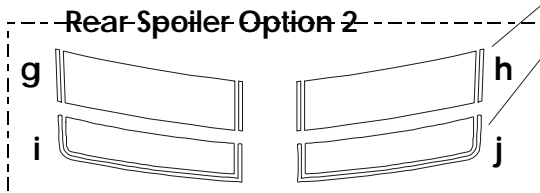

CHEVROLET

CAMARO

Chevrolet Camaro Rally Stripe Graphic Kit 1 Factory Style - Parts List ATD-CHVCMROGRPH18

Note: Spacing of Rally Stripes as shown shall be performed at time of installation. Kit does not come pre-spaced.

Part Number	Item	Cost
ATD-CHVCMROGRPH18a	Hood Left	\$94.95
ATD-CHVCMROGRPH18b	Hood Right	\$94.95
ATD-CHVCMROGRPH18c	Rear Lid Left	\$34.95
ATD-CHVCMROGRPH18d	Rear Lid Right	\$34.95
ATD-CHVCMROGRPH18e	Factory Spoiler Top Left - Option 1	\$8.95
ATD-CHVCMROGRPH18f	Factory Spoiler Top Right - Option 1	\$8.95
ATD-CHVCMROGRPH18g	Factory Spoiler Top Left - Option 2	\$8.95
ATD-CHVCMROGRPH18h	Factory Spoiler Top Right - Option 2	\$8.95
ATD-CHVCMROGRPH18i	Factory Spoiler Rear Left - Option 2	\$8.95
ATD-CHVCMROGRPH18j	Factory Spoiler Rear Right - Option 2	\$8.95

Option 2 Rear Spoiler Top pieces splice/overlap approximately .125" (3.17mm) over Rear Spoiler Rear pieces just after the edge of the Factory Spoiler at time of installation. Thus, we suggest the installation of the Rear Spoiler Rear pieces prior to the application of the Rear Spoiler Top pieces.