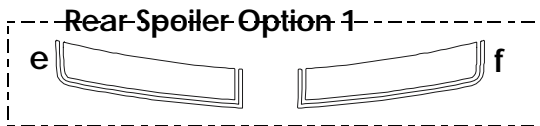

CHEVROLET

CAMARO

Chevrolet Camaro Rally Stripe Graphic Kit 1 Factory Style - Parts List ATD-CHVCMROGRPH18

Note: Spacing of Rally Stripes as shown shall be performed at time of installation. Kit does not come pre-spaced.

Part Number	Item	Cost
ATD-CHVCMROGRPH18a	Hood Left	\$94.95
ATD-CHVCMROGRPH18b	Hood Right	\$94.95
ATD-CHVCMROGRPH18c	Rear Lid Left	\$34.95
ATD-CHVCMROGRPH18d	Rear Lid Right	\$34.95
ATD-CHVCMROGRPH18e	Factory Spoiler Top Left - Option 1	\$8.95
ATD-CHVCMROGRPH18f	Factory Spoiler Top Right - Option 1	\$8.95
ATD-CHVCMROGRPH18g	Factory Spoiler Top Left - Option 2	\$8.95
ATD-CHVCMROGRPH18h	Factory Spoiler Top Right - Option 2	\$8.95
ATD-CHVCMROGRPH18i	Factory Spoiler Rear Left - Option 2	\$8.95
ATD-CHVCMROGRPH18j	Factory Spoiler Rear Right - Option 2	\$8.95

Option 2 Rear Spoiler Top pieces splice/overlap approximately .125" (3.17mm) over Rear Spoiler Rear pieces just after the edge of the Factory Spoiler at time of installation. Thus, we suggest the installation of the Rear Spoiler Rear pieces prior to the application of the Rear Spoiler Top pieces.