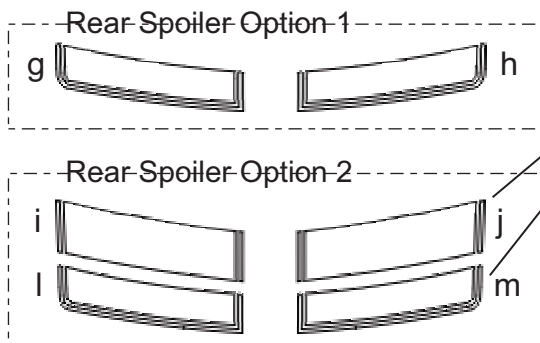

CHEVROLET®

CAMARO

Rally Stripe Graphic Kit 3
for Chevrolet Camaro - Factory Style
Convertible
Parts List
ATD-CHVCMROGRPH59

Note: Spacing of Rally Stripes as shown shall be performed at time of installation. Kit does not come pre-spaced.

Part Number	Item	Cost
ATD-CHVCMROGRPH59a	Hood Left	\$94.95
ATD-CHVCMROGRPH59b	Hood Right	\$94.95
ATD-CHVCMROGRPH59c	Rear Lid Top Trim Left	\$11.95
ATD-CHVCMROGRPH59d	Rear Lid Top Trim Right	\$11.95
ATD-CHVCMROGRPH59e	Rear Lid Left	\$34.95
ATD-CHVCMROGRPH59f	Rear Lid Right	\$34.95
ATD-CHVCMROGRPH59g	Factory Spoiler Top Left - Option 1	\$8.95
ATD-CHVCMROGRPH59h	Factory Spoiler Top Right - Option 1	\$8.95
ATD-CHVCMROGRPH59i	Factory Spoiler Top Left - Option 2	\$8.95
ATD-CHVCMROGRPH59j	Factory Spoiler Top Right - Option 2	\$8.95
ATD-CHVCMROGRPH59l	Factory Spoiler Rear Left - Option 2	\$8.95
ATD-CHVCMROGRPH59m	Factory Spoiler Rear Right - Option 2	\$8.95