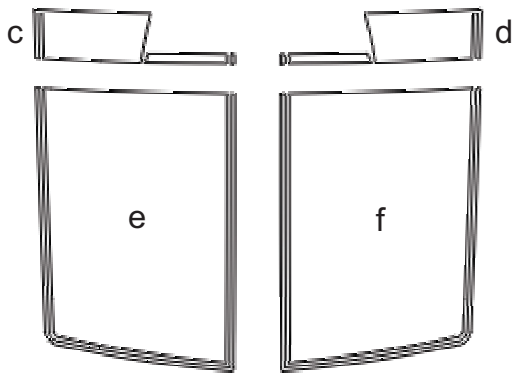

CHEVROLET®

CAMARO

Rally Stripe Graphic Kit 3
for Chevrolet Camaro - Factory Style
Convertible
Parts List
ATD-CHVCMROGRPH59

Note: Spacing of Rally Stripes as shown shall be performed at time of installation. Kit does not come pre-spaced.

Part Number	Item	Cost
ATD-CHVCMROGRPH59a	Hood Left	\$94.95
ATD-CHVCMROGRPH59b	Hood Right	\$94.95
ATD-CHVCMROGRPH59c	Rear Lid Top Trim Left	\$11.95
ATD-CHVCMROGRPH59d	Rear Lid Top Trim Right	\$11.95
ATD-CHVCMROGRPH59e	Rear Lid Left	\$34.95
ATD-CHVCMROGRPH59f	Rear Lid Right	\$34.95
ATD-CHVCMROGRPH59g	Factory Spoiler Top Left - Option 1	\$8.95
ATD-CHVCMROGRPH59h	Factory Spoiler Top Right - Option 1	\$8.95
ATD-CHVCMROGRPH59i	Factory Spoiler Top Left - Option 2	\$8.95
ATD-CHVCMROGRPH59j	Factory Spoiler Top Right - Option 2	\$8.95
ATD-CHVCMROGRPH59l	Factory Spoiler Rear Left - Option 2	\$8.95
ATD-CHVCMROGRPH59m	Factory Spoiler Rear Right - Option 2	\$8.95

Option 2 Rear Spoiler Top pieces splice/overlap approximately .125" (3.17mm) over Rear Spoiler Rear pieces just after the edge of the Factory Spoiler at time of installation. Thus, we suggest the installation of the Rear Spoiler Rear pieces prior to the application of the Rear Spoiler Top pieces.