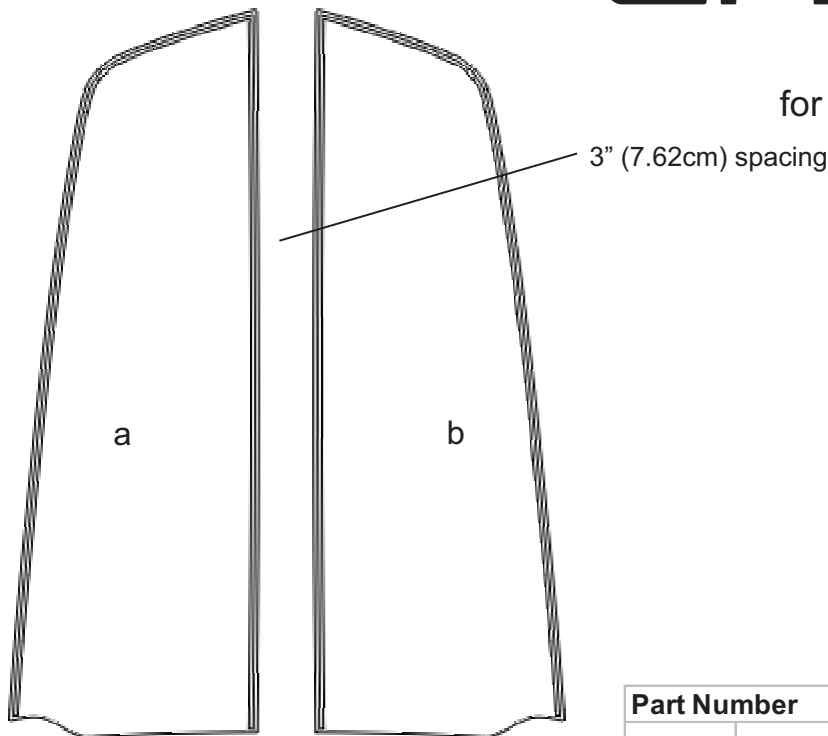

CHEVROLET®

CAMARO

Rally Stripe Graphic Kit 3
for Chevrolet Camaro - Factory Style
Convertible
Parts List
ATD-CHVCMROGRPH59

Note: Spacing of Rally Stripes as shown shall be performed at time of installation. Kit does not come pre-spaced.

Part Number	Item	Cost
ATD-CHVCMROGRPH59a	Hood Left	\$94.95
ATD-CHVCMROGRPH59b	Hood Right	\$94.95
ATD-CHVCMROGRPH59c	Rear Lid Top Trim Left	\$11.95
ATD-CHVCMROGRPH59d	Rear Lid Top Trim Right	\$11.95
ATD-CHVCMROGRPH59e	Rear Lid Left	\$34.95
ATD-CHVCMROGRPH59f	Rear Lid Right	\$34.95
ATD-CHVCMROGRPH59g	Factory Spoiler Top Left - Option 1	\$8.95
ATD-CHVCMROGRPH59h	Factory Spoiler Top Right - Option 1	\$8.95
ATD-CHVCMROGRPH59i	Factory Spoiler Top Left - Option 2	\$8.95
ATD-CHVCMROGRPH59j	Factory Spoiler Top Right - Option 2	\$8.95
ATD-CHVCMROGRPH59l	Factory Spoiler Rear Left - Option 2	\$8.95
ATD-CHVCMROGRPH59m	Factory Spoiler Rear Right - Option 2	\$8.95

Option 2 Rear Spoiler Top pieces splice/overlap approximately .125" (3.17mm) over Rear Spoiler Rear pieces just after the edge of the Factory Spoiler at time of installation. Thus, we suggest the installation of the Rear Spoiler Rear pieces prior to the application of the Rear Spoiler Top pieces.