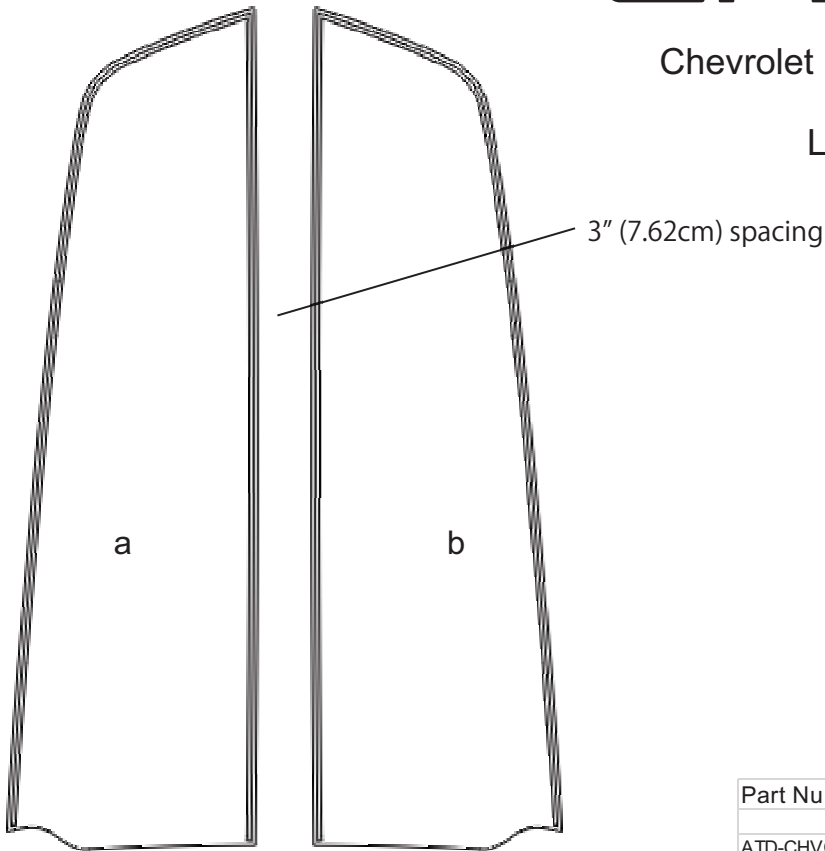

CHEVROLET®

CAMARO

Chevrolet Camaro Rally Stripe Graphic Kit 1
Factory Style

LS/LT Coupe - with Factory Spoiler

Parts List

ATD-CHVCMROGRPH95

Note: Spacing of Rally Stripes as shown shall be performed at time of installation. Kit does not come pre-spaced.

Part Number	Item	Cost
ATD-CHVCMROGRPH95a	Hood Left	\$94.95
ATD-CHVCMROGRPH95b	Hood Right	\$94.95
ATD-CHVCMROGRPH95c	Rear Lid Left	\$34.95
ATD-CHVCMROGRPH95d	Rear Lid Right	\$34.95
ATD-CHVCMROGRPH95e	Factory Spoiler Top Left	\$17.95
ATD-CHVCMROGRPH95f	Factory Spoiler Top Right	\$17.95