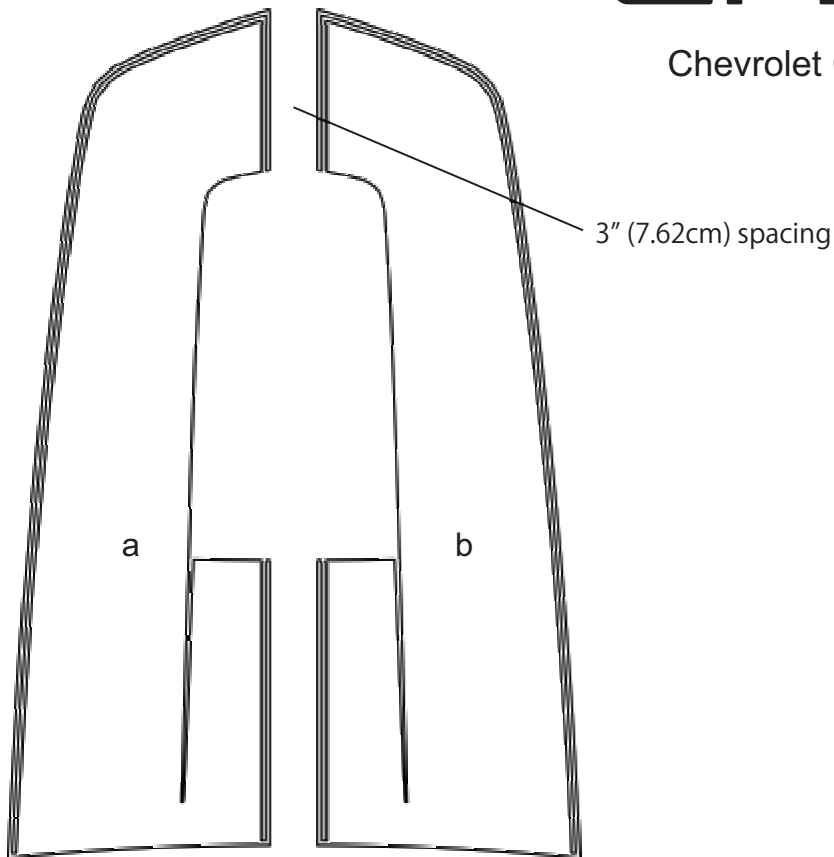

CHEVROLET®

CAMARO

Chevrolet Camaro Rally Stripe Graphic Kit 1
Factory Style
SS Coupe - with Factory Spoiler
Parts List
ATD-CHVCMROGRPH96

Note: Spacing of Rally Stripes as shown shall be performed at time of installation. Kit does not come pre-spaced.

Part Number	Item	Cost
ATD-CHVCMROGRPH96a	Hood Left	\$94.95
ATD-CHVCMROGRPH96b	Hood Right	\$94.95
ATD-CHVCMROGRPH96c	Rear Lid Left	\$34.95
ATD-CHVCMROGRPH96d	Rear Lid Right	\$34.95
ATD-CHVCMROGRPH96e	Factory Spoiler Top Left	\$17.95
ATD-CHVCMROGRPH96f	Factory Spoiler Top Right	\$17.95