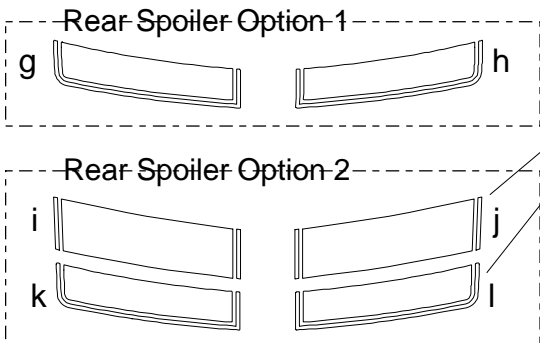

CHEVROLET®

CAMARO

Rally Stripe Graphic Kit 6 for Chevrolet Camaro
 SS - Parts List
 ATD-CHVCMROGRPH41

3" (7.62cm) spacing

Note: Spacing of Rally Stripes as shown shall be performed at time of installation. Kit does not come pre-spaced.

Part Number	Item	Cost
ATD-CHVCMROGRPH41a	Header Left	\$11.95
ATD-CHVCMROGRPH41b	Header Right	\$11.95
ATD-CHVCMROGRPH41c	Hood Left	\$94.95
ATD-CHVCMROGRPH41d	Hood Right	\$94.95
ATD-CHVCMROGRPH41e	Rear Lid Left	\$34.95
ATD-CHVCMROGRPH41f	Rear Lid Right	\$34.95
ATD-CHVCMROGRPH41g	Factory Spoiler Top Left - Option 1	\$8.95
ATD-CHVCMROGRPH41h	Factory Spoiler Top Right - Option 1	\$8.95
ATD-CHVCMROGRPH41i	Factory Spoiler Top Left - Option 2	\$8.95
ATD-CHVCMROGRPH41j	Factory Spoiler Top Right - Option 2	\$8.95
ATD-CHVCMROGRPH41k	Factory Spoiler Rear Left - Option 2	\$8.95
ATD-CHVCMROGRPH41l	Factory Spoiler Rear Right - Option 2	\$8.95

Option 2 Rear Spoiler Top pieces splice/overlap approximately .125" (3.17mm) over Rear Spoiler Rear pieces just after the edge of the Factory Spoiler at time of installation. Thus, we suggest the installation of the Rear Spoiler Rear pieces prior to the application of the Rear Spoiler Top pieces.