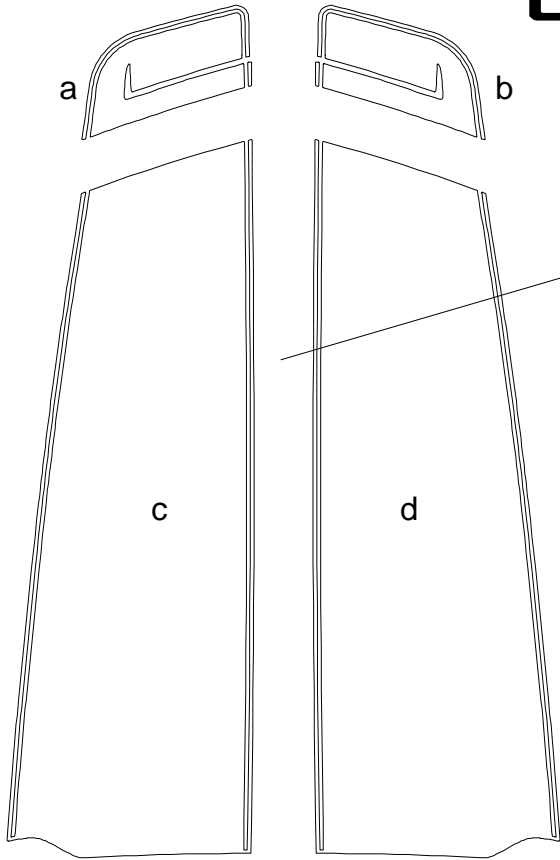

CHEVROLET®

CAMARO

Rally Stripe Graphic Kit 6 for Chevrolet Camaro
 SS - Parts List
 ATD-CHVCMROGRPH41

3" (7.62cm) spacing

Note: Spacing of Rally Stripes as shown shall be performed at time of installation. Kit does not come pre-spaced.

Part Number	Item	Cost
ATD-CHVCMROGRPH41a	Header Left	\$11.95
ATD-CHVCMROGRPH41b	Header Right	\$11.95
ATD-CHVCMROGRPH41c	Hood Left	\$94.95
ATD-CHVCMROGRPH41d	Hood Right	\$94.95
ATD-CHVCMROGRPH41e	Rear Lid Left	\$34.95
ATD-CHVCMROGRPH41f	Rear Lid Right	\$34.95
ATD-CHVCMROGRPH41g	Factory Spoiler Top Left - Option 1	\$8.95
ATD-CHVCMROGRPH41h	Factory Spoiler Top Right - Option 1	\$8.95
ATD-CHVCMROGRPH41i	Factory Spoiler Top Left - Option 2	\$8.95
ATD-CHVCMROGRPH41j	Factory Spoiler Top Right - Option 2	\$8.95
ATD-CHVCMROGRPH41k	Factory Spoiler Rear Left - Option 2	\$8.95
ATD-CHVCMROGRPH41l	Factory Spoiler Rear Right - Option 2	\$8.95

Option 2 Rear Spoiler Top pieces splice/overlap approximately .125" (3.17mm) over Rear Spoiler Rear pieces just after the edge of the Factory Spoiler at time of installation. Thus, we suggest the installation of the Rear Spoiler Rear pieces prior to the application of the Rear Spoiler Top pieces.