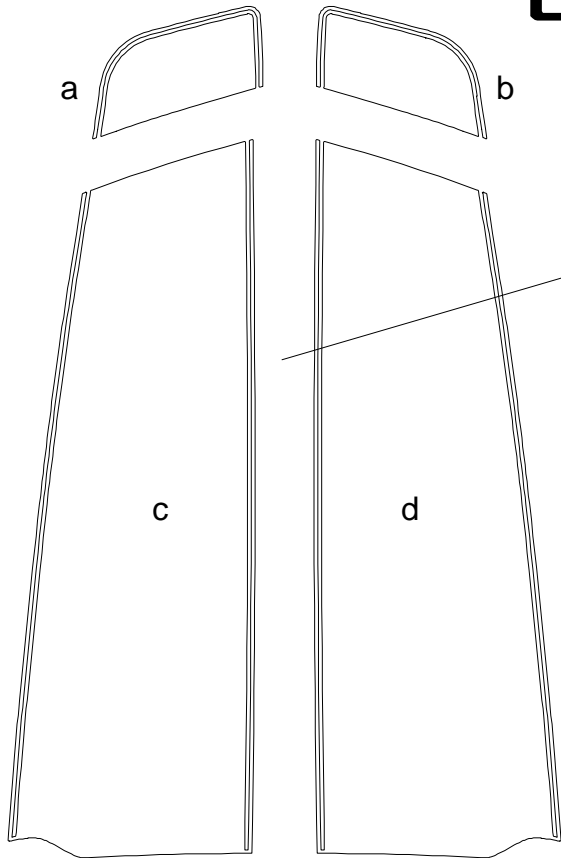

## Rally Stripe Graphic Kit 6 for Chevrolet Camaro LS/LT Convertible - Parts List ATD-CHVCMROGRPH65

3" (7.62cm) spacing

Note: Spacing of Rally Stripes as shown shall be performed at time of installation. Kit does not come pre-spaced.