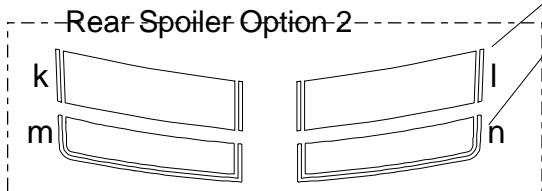

Part Number	Item	Cost
ATD-CHVCMROGRPH65a	Header Left	$11.95
ATD-CHVCMROGRPH65b	Header Right	$11.95
ATD-CHVCMROGRPH65c	Hood Left	$94.95
ATD-CHVCMROGRPH65d	Hood Right	$94.95
ATD-CHVCMROGRPH65e	Rear Lid/Brake Lamp Left	$7.95
ATD-CHVCMROGRPH65f	Rear Lid/Brake Lamp Right	$7.95
ATD-CHVCMROGRPH65g	Rear Lid Left	$29.95
ATD-CHVCMROGRPH65h	Rear Lid Right	$29.95
ATD-CHVCMROGRPH65i	Factory Spoiler Top Left - Option 1	$8.95
ATD-CHVCMROGRPH65j	Factory Spoiler Top Right - Option 1	$8.95
ATD-CHVCMROGRPH65k	Factory Spoiler Top Left - Option 2	$8.95
ATD-CHVCMROGRPH65l	Factory Spoiler Top Right - Option 2	$8.95
ATD-CHVCMROGRPH65m	Factory Spoiler Rear Left - Option 2	$8.95
ATD-CHVCMROGRPH65n	Factory Spoiler Rear Right - Option 2	$8.95