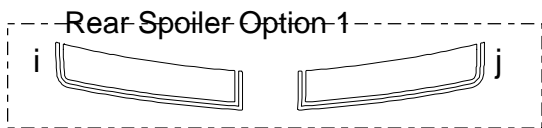

Part Number	Item	Cost
ATD-CHVCMROGRPH65a	Header Left	$11.95
ATD-CHVCMROGRPH65b	Header Right	$11.95
ATD-CHVCMROGRPH65c	Hood Left	$94.95
ATD-CHVCMROGRPH65d	Hood Right	$94.95
ATD-CHVCMROGRPH65e	Rear Lid/Brake Lamp Left	$7.95
ATD-CHVCMROGRPH65f	Rear Lid/Brake Lamp Right	$7.95
ATD-CHVCMROGRPH65g	Rear Lid Left	$29.95
ATD-CHVCMROGRPH65h	Rear Lid Right	$29.95
ATD-CHVCMROGRPH65i	Factory Spoiler Top Left - Option 1	$8.95
ATD-CHVCMROGRPH65j	Factory Spoiler Top Right - Option 1	$8.95
ATD-CHVCMROGRPH65k	Factory Spoiler Top Left - Option 2	$8.95
ATD-CHVCMROGRPH65l	Factory Spoiler Top Right - Option 2	$8.95
ATD-CHVCMROGRPH65m	Factory Spoiler Rear Left - Option 2	$8.95
ATD-CHVCMROGRPH65n	Factory Spoiler Rear Right - Option 2	$8.95