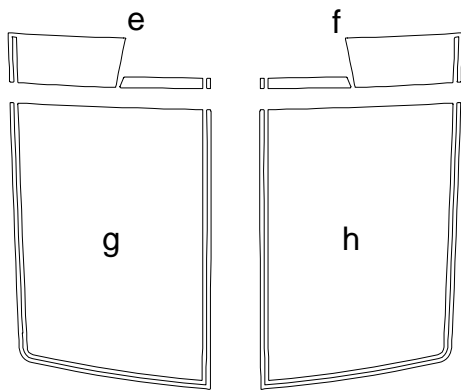

## Rally Stripe Graphic Kit 6 for Chevrolet Camaro LS/LT Convertible - Parts List ATD-CHVCMROGRPH65

3" (7.62cm) spacing

Note: Spacing of Rally Stripes as shown shall be performed at time of installation. Kit does not come pre-spaced.