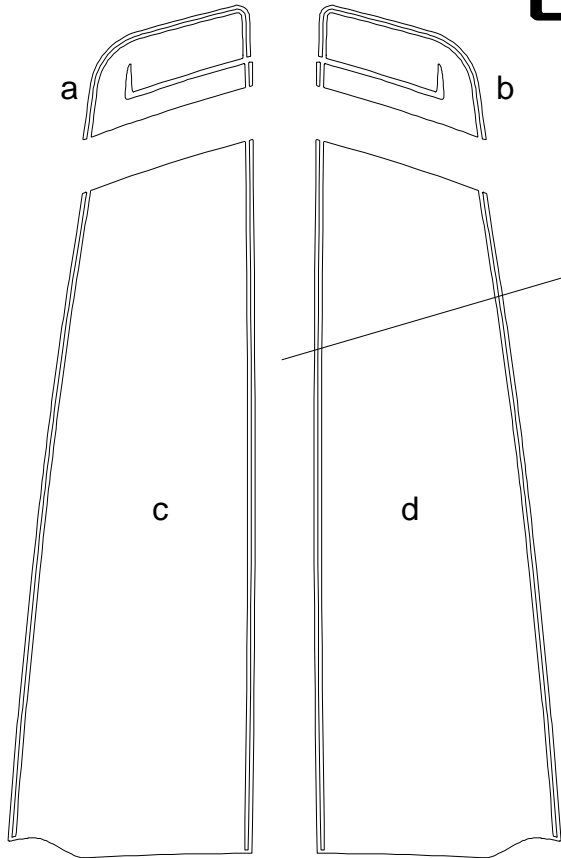

CHEVROLET

CAMARO

Rally Stripe Graphic Kit 6 for Chevrolet Camaro
SS Convertible - Parts List
ATD-CHVCMROGRPH66

3" (7.62cm) spacing

Note: Spacing of Rally Stripes as shown shall be performed at time of installation. Kit does not come pre-spaced.

Part Number	Item	Cost
ATD-CHVCMROGRPH66a	Header Left	\$11.95
ATD-CHVCMROGRPH66b	Header Right	\$11.95
ATD-CHVCMROGRPH66c	Hood Left	\$94.95
ATD-CHVCMROGRPH66d	Hood Right	\$94.95
ATD-CHVCMROGRPH66e	Rear Lid/Brake Lamp Left	\$7.95
ATD-CHVCMROGRPH66f	Rear Lid/Brake Lamp Right	\$7.95
ATD-CHVCMROGRPH66g	Rear Lid Left	\$29.95
ATD-CHVCMROGRPH66h	Rear Lid Right	\$29.95
ATD-CHVCMROGRPH66i	Factory Spoiler Top Left - Option 1	\$8.95
ATD-CHVCMROGRPH66j	Factory Spoiler Top Right - Option 1	\$8.95
ATD-CHVCMROGRPH66k	Factory Spoiler Top Left - Option 2	\$8.95
ATD-CHVCMROGRPH66l	Factory Spoiler Top Right - Option 2	\$8.95
ATD-CHVCMROGRPH66m	Factory Spoiler Rear Left - Option 2	\$8.95
ATD-CHVCMROGRPH66n	Factory Spoiler Rear Right - Option 2	\$8.95

Option 2 Rear Spoiler Top pieces splice/overlap approximately .125" (3.17mm) over Rear Spoiler Rear pieces just after the edge of the Factory Spoiler at time of installation. Thus, we suggest the installation of the Rear Spoiler Rear pieces prior to the application of the Rear Spoiler Top pieces.