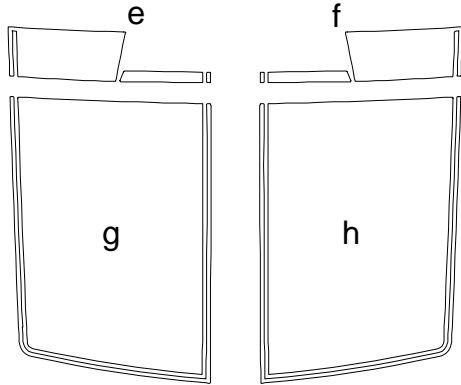

CHEVROLET

CAMARO

Rally Stripe Graphic Kit 6 for Chevrolet Camaro
SS Convertible - Parts List
ATD-CHVCMROGRPH66

3" (7.62cm) spacing

Note: Spacing of Rally Stripes as shown shall be performed at time of installation. Kit does not come pre-spaced.

Part Number	Item	Cost
ATD-CHVCMROGRPH66a	Header Left	\$11.95
ATD-CHVCMROGRPH66b	Header Right	\$11.95
ATD-CHVCMROGRPH66c	Hood Left	\$94.95
ATD-CHVCMROGRPH66d	Hood Right	\$94.95
ATD-CHVCMROGRPH66e	Rear Lid/Brake Lamp Left	\$7.95
ATD-CHVCMROGRPH66f	Rear Lid/Brake Lamp Right	\$7.95
ATD-CHVCMROGRPH66g	Rear Lid Left	\$29.95
ATD-CHVCMROGRPH66h	Rear Lid Right	\$29.95
ATD-CHVCMROGRPH66i	Factory Spoiler Top Left - Option 1	\$8.95
ATD-CHVCMROGRPH66j	Factory Spoiler Top Right - Option 1	\$8.95
ATD-CHVCMROGRPH66k	Factory Spoiler Top Left - Option 2	\$8.95
ATD-CHVCMROGRPH66l	Factory Spoiler Top Right - Option 2	\$8.95
ATD-CHVCMROGRPH66m	Factory Spoiler Rear Left - Option 2	\$8.95
ATD-CHVCMROGRPH66n	Factory Spoiler Rear Right - Option 2	\$8.95

Option 2 Rear Spoiler Top pieces splice/overlap approximately .125" (3.17mm) over Rear Spoiler Rear pieces just after the edge of the Factory Spoiler at time of installation. Thus, we suggest the installation of the Rear Spoiler Rear pieces prior to the application of the Rear Spoiler Top pieces.