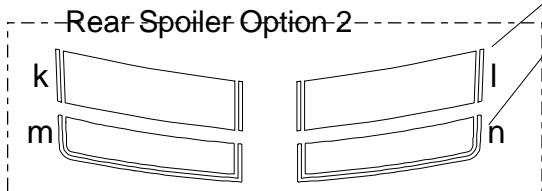

CHEVROLET

CAMARO

Rally Stripe Graphic Kit 6 for Chevrolet Camaro
SS Convertible - Parts List
ATD-CHVCMROGRPH66

3" (7.62cm) spacing

Note: Spacing of Rally Stripes as shown shall be performed at time of installation. Kit does not come pre-spaced.

Part Number	Item	Cost
ATD-CHVCMROGRPH66a	Header Left	\$11.95
ATD-CHVCMROGRPH66b	Header Right	\$11.95
ATD-CHVCMROGRPH66c	Hood Left	\$94.95
ATD-CHVCMROGRPH66d	Hood Right	\$94.95
ATD-CHVCMROGRPH66e	Rear Lid/Brake Lamp Left	\$7.95
ATD-CHVCMROGRPH66f	Rear Lid/Brake Lamp Right	\$7.95
ATD-CHVCMROGRPH66g	Rear Lid Left	\$29.95
ATD-CHVCMROGRPH66h	Rear Lid Right	\$29.95
ATD-CHVCMROGRPH66i	Factory Spoiler Top Left - Option 1	\$8.95
ATD-CHVCMROGRPH66j	Factory Spoiler Top Right - Option 1	\$8.95
ATD-CHVCMROGRPH66k	Factory Spoiler Top Left - Option 2	\$8.95
ATD-CHVCMROGRPH66l	Factory Spoiler Top Right - Option 2	\$8.95
ATD-CHVCMROGRPH66m	Factory Spoiler Rear Left - Option 2	\$8.95
ATD-CHVCMROGRPH66n	Factory Spoiler Rear Right - Option 2	\$8.95

Option 2 Rear Spoiler Top pieces splice/overlap approximately .125" (3.17mm) over Rear Spoiler Rear pieces just after the edge of the Factory Spoiler at time of installation. Thus, we suggest the installation of the Rear Spoiler Rear pieces prior to the application of the Rear Spoiler Top pieces.