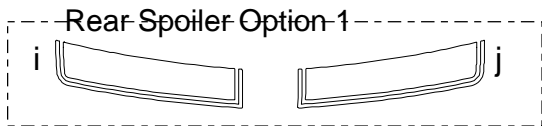

CHEVROLET

CAMARO

Rally Stripe Graphic Kit 6 for Chevrolet Camaro
SS Convertible - Parts List
ATD-CHVCMROGRPH66

3" (7.62cm) spacing

Note: Spacing of Rally Stripes as shown shall be performed at time of installation. Kit does not come pre-spaced.

Part Number	Item	Cost
ATD-CHVCMROGRPH66a	Header Left	\$11.95
ATD-CHVCMROGRPH66b	Header Right	\$11.95
ATD-CHVCMROGRPH66c	Hood Left	\$94.95
ATD-CHVCMROGRPH66d	Hood Right	\$94.95
ATD-CHVCMROGRPH66e	Rear Lid/Brake Lamp Left	\$7.95
ATD-CHVCMROGRPH66f	Rear Lid/Brake Lamp Right	\$7.95
ATD-CHVCMROGRPH66g	Rear Lid Left	\$29.95
ATD-CHVCMROGRPH66h	Rear Lid Right	\$29.95
ATD-CHVCMROGRPH66i	Factory Spoiler Top Left - Option 1	\$8.95
ATD-CHVCMROGRPH66j	Factory Spoiler Top Right - Option 1	\$8.95
ATD-CHVCMROGRPH66k	Factory Spoiler Top Left - Option 2	\$8.95
ATD-CHVCMROGRPH66l	Factory Spoiler Top Right - Option 2	\$8.95
ATD-CHVCMROGRPH66m	Factory Spoiler Rear Left - Option 2	\$8.95
ATD-CHVCMROGRPH66n	Factory Spoiler Rear Right - Option 2	\$8.95