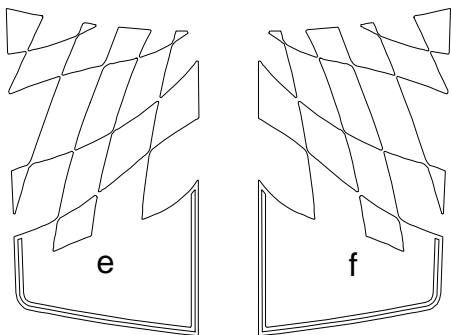

CHEVROLET®

CAMARO

"Instigator" Rally Stripe Graphic Kit 1 for Chevrolet Camaro - LS/LT - Parts List ATD-CHVCMROGRPH39

3" (7.62cm) spacing

Note: Spacing of Rally Stripes as shown shall be performed at time of installation. Kit does not come pre-spaced.

Part Number	Item	Cost
ATD-CHVCMROGRPH39a	Header Left	\$11.95
ATD-CHVCMROGRPH39b	Header Right	\$11.95
ATD-CHVCMROGRPH39c	Hood Left	\$104.95
ATD-CHVCMROGRPH39d	Hood Right	\$104.95
ATD-CHVCMROGRPH39e	Rear Lid Left	\$39.95
ATD-CHVCMROGRPH39f	Rear Lid Right	\$39.95
ATD-CHVCMROGRPH39g	Factory Spoiler Top Left - Option 1	\$8.95
ATD-CHVCMROGRPH39h	Factory Spoiler Top Right - Option 1	\$8.95
ATD-CHVCMROGRPH39i	Factory Spoiler Top Left - Option 2	\$8.95
ATD-CHVCMROGRPH39j	Factory Spoiler Top Right - Option 2	\$8.95
ATD-CHVCMROGRPH39k	Factory Spoiler Rear Left - Option 2	\$8.95
ATD-CHVCMROGRPH39l	Factory Spoiler Rear Right - Option 2	\$8.95

Option 2 Rear Spoiler Top pieces splice/overlap approximately .125" (3.17mm) over Rear Spoiler Rear pieces just after the edge of the Factory Spoiler at time of installation. Thus, we suggest the installation of the Rear Spoiler Rear pieces prior to the application of the Rear Spoiler Top pieces.