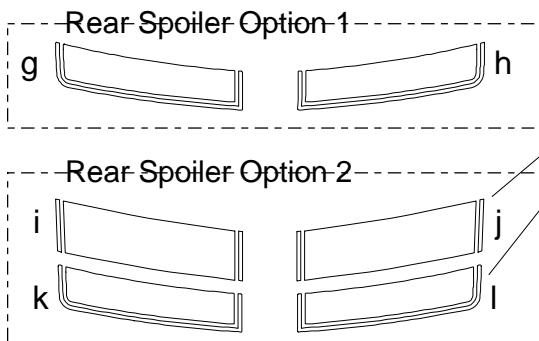

CHEVROLET®

CAMARO

"Instigator" Rally Stripe Graphic Kit 1 for Chevrolet Camaro - LS/LT - Parts List ATD-CHVCMROGRPH39

3" (7.62cm) spacing

Note: Spacing of Rally Stripes as shown shall be performed at time of installation. Kit does not come pre-spaced.

Part Number	Item	Cost
ATD-CHVCMROGRPH39a	Header Left	\$11.95
ATD-CHVCMROGRPH39b	Header Right	\$11.95
ATD-CHVCMROGRPH39c	Hood Left	\$104.95
ATD-CHVCMROGRPH39d	Hood Right	\$104.95
ATD-CHVCMROGRPH39e	Rear Lid Left	\$39.95
ATD-CHVCMROGRPH39f	Rear Lid Right	\$39.95
ATD-CHVCMROGRPH39g	Factory Spoiler Top Left - Option 1	\$8.95
ATD-CHVCMROGRPH39h	Factory Spoiler Top Right - Option 1	\$8.95
ATD-CHVCMROGRPH39i	Factory Spoiler Top Left - Option 2	\$8.95
ATD-CHVCMROGRPH39j	Factory Spoiler Top Right - Option 2	\$8.95
ATD-CHVCMROGRPH39k	Factory Spoiler Rear Left - Option 2	\$8.95
ATD-CHVCMROGRPH39l	Factory Spoiler Rear Right - Option 2	\$8.95

Option 2 Rear Spoiler Top pieces splice/overlap approximately .125" (3.17mm) over Rear Spoiler Rear pieces just after the edge of the Factory Spoiler at time of installation. Thus, we suggest the installation of the Rear Spoiler Rear pieces prior to the application of the Rear Spoiler Top pieces.