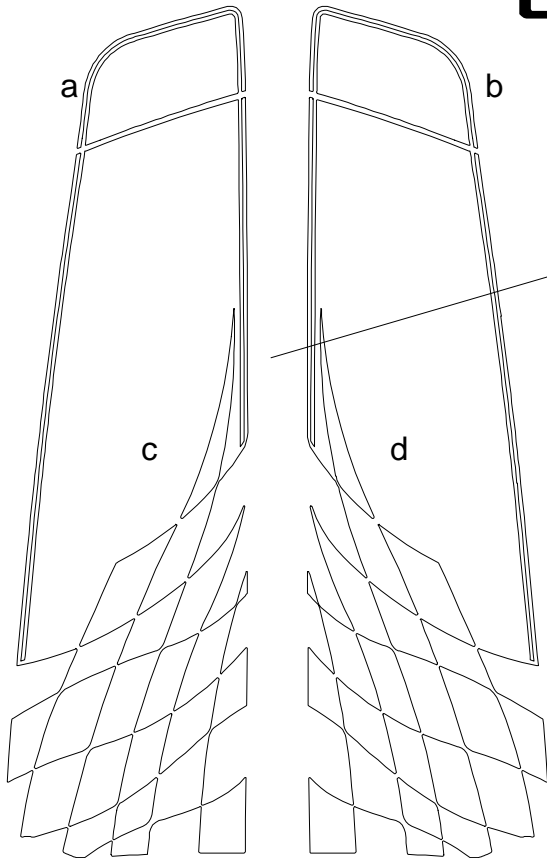

CHEVROLET®

CAMARO

"Instigator" Rally Stripe Graphic Kit 1 for Chevrolet Camaro - LS/LT - Parts List ATD-CHVCMROGRPH39

3" (7.62cm) spacing

Note: Spacing of Rally Stripes as shown shall be performed at time of installation. Kit does not come pre-spaced.

Part Number	Item	Cost
ATD-CHVCMROGRPH39a	Header Left	\$11.95
ATD-CHVCMROGRPH39b	Header Right	\$11.95
ATD-CHVCMROGRPH39c	Hood Left	\$104.95
ATD-CHVCMROGRPH39d	Hood Right	\$104.95
ATD-CHVCMROGRPH39e	Rear Lid Left	\$39.95
ATD-CHVCMROGRPH39f	Rear Lid Right	\$39.95
ATD-CHVCMROGRPH39g	Factory Spoiler Top Left - Option 1	\$8.95
ATD-CHVCMROGRPH39h	Factory Spoiler Top Right - Option 1	\$8.95
ATD-CHVCMROGRPH39i	Factory Spoiler Top Left - Option 2	\$8.95
ATD-CHVCMROGRPH39j	Factory Spoiler Top Right - Option 2	\$8.95
ATD-CHVCMROGRPH39k	Factory Spoiler Rear Left - Option 2	\$8.95
ATD-CHVCMROGRPH39l	Factory Spoiler Rear Right - Option 2	\$8.95

Option 2 Rear Spoiler Top pieces splice/overlap approximately .125" (3.17mm) over Rear Spoiler Rear pieces just after the edge of the Factory Spoiler at time of installation. Thus, we suggest the installation of the Rear Spoiler Rear pieces prior to the application of the Rear Spoiler Top pieces.