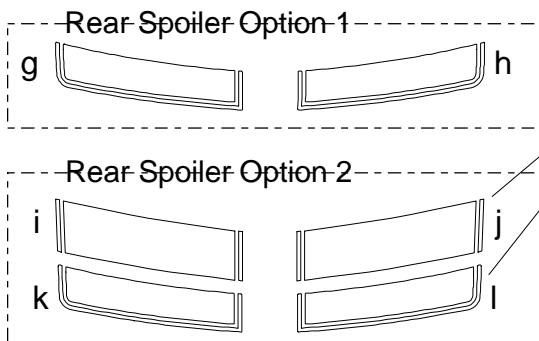

CHEVROLET CAMARO

"Instigator" Rally Stripe Graphic Kit 1 for
Chevrolet Camaro - SS - Parts List
ATD-CHVCMROGRPH42

3" (7.62cm) spacing

Note: Spacing of Rally Stripes as shown shall be performed at time of installation. Kit does not come pre-spaced.

Part Number	Item	Cost
ATD-CHVCMROGRPH42a	Header Left	\$11.95
ATD-CHVCMROGRPH42b	Header Right	\$11.95
ATD-CHVCMROGRPH42c	Hood Left	\$104.95
ATD-CHVCMROGRPH42d	Hood Right	\$104.95
ATD-CHVCMROGRPH42e	Rear Lid Left	\$39.95
ATD-CHVCMROGRPH42f	Rear Lid Right	\$39.95
ATD-CHVCMROGRPH42g	Factory Spoiler Top Left - Option 1	\$8.95
ATD-CHVCMROGRPH42h	Factory Spoiler Top Right - Option 1	\$8.95
ATD-CHVCMROGRPH42i	Factory Spoiler Top Left - Option 2	\$8.95
ATD-CHVCMROGRPH42j	Factory Spoiler Top Right - Option 2	\$8.95
ATD-CHVCMROGRPH42k	Factory Spoiler Rear Left - Option 2	\$8.95
ATD-CHVCMROGRPH42l	Factory Spoiler Rear Right - Option 2	\$8.95

Option 2 Rear Spoiler Top pieces splice/overlap approximately .125" (3.17mm) over Rear Spoiler Rear pieces just after the edge of the Factory Spoiler at time of installation. Thus, we suggest the installation of the Rear Spoiler Rear pieces prior to the application of the Rear Spoiler Top pieces.