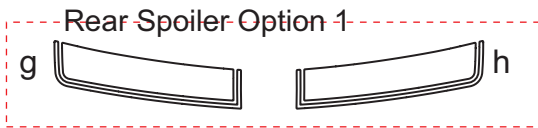

# CAMARO

"Instigator" Rally Stripe Graphic Kit 1 for  
Chevrolet Camaro - SS - Parts List  
ATD-CHVCMROGRPH42

3" (7.62cm) spacing

**Note: Spacing of Rally Stripes as shown shall be performed at time of installation. Kit does not come pre-spaced.**

Part Number	Item	Cost
ATD-CHVCMROGRPH42a	Header Left	\$11.95
ATD-CHVCMROGRPH42b	Header Right	\$11.95
ATD-CHVCMROGRPH42c	Hood Left	\$104.95
ATD-CHVCMROGRPH42d	Hood Right	\$104.95
ATD-CHVCMROGRPH42e	Rear Lid Left	\$39.95
ATD-CHVCMROGRPH42f	Rear Lid Right	\$39.95
ATD-CHVCMROGRPH42g	Factory Spoiler Top Left - Option 1	\$8.95
ATD-CHVCMROGRPH42h	Factory Spoiler Top Right - Option 1	\$8.95
ATD-CHVCMROGRPH42i	Factory Spoiler Top Left - Option 2	\$8.95
ATD-CHVCMROGRPH42j	Factory Spoiler Top Right - Option 2	\$8.95
ATD-CHVCMROGRPH42k	Factory Spoiler Rear Left - Option 2	\$8.95
ATD-CHVCMROGRPH42l	Factory Spoiler Rear Right - Option 2	\$8.95