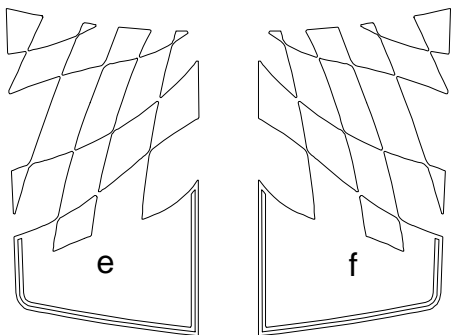

CHEVROLET®

CAMARO

"Instigator" Rally Stripe Graphic Kit 1 for
Chevrolet Camaro - SS - Parts List
ATD-CHVCMROGRPH42

3" (7.62cm) spacing

Note: Spacing of Rally Stripes as shown shall be performed at time of installation. Kit does not come pre-spaced.

Part Number	Item	Cost
ATD-CHVCMROGRPH42a	Header Left	\$11.95
ATD-CHVCMROGRPH42b	Header Right	\$11.95
ATD-CHVCMROGRPH42c	Hood Left	\$104.95
ATD-CHVCMROGRPH42d	Hood Right	\$104.95
ATD-CHVCMROGRPH42e	Rear Lid Left	\$39.95
ATD-CHVCMROGRPH42f	Rear Lid Right	\$39.95
ATD-CHVCMROGRPH42g	Factory Spoiler Top Left - Option 1	\$8.95
ATD-CHVCMROGRPH42h	Factory Spoiler Top Right - Option 1	\$8.95
ATD-CHVCMROGRPH42i	Factory Spoiler Top Left - Option 2	\$8.95
ATD-CHVCMROGRPH42j	Factory Spoiler Top Right - Option 2	\$8.95
ATD-CHVCMROGRPH42k	Factory Spoiler Rear Left - Option 2	\$8.95
ATD-CHVCMROGRPH42l	Factory Spoiler Rear Right - Option 2	\$8.95

Option 2 Rear Spoiler Top pieces splice/overlap approximately .125" (3.17mm) over Rear Spoiler Rear pieces just after the edge of the Factory Spoiler at time of installation. Thus, we suggest the installation of the Rear Spoiler Rear pieces prior to the application of the Rear Spoiler Top pieces.