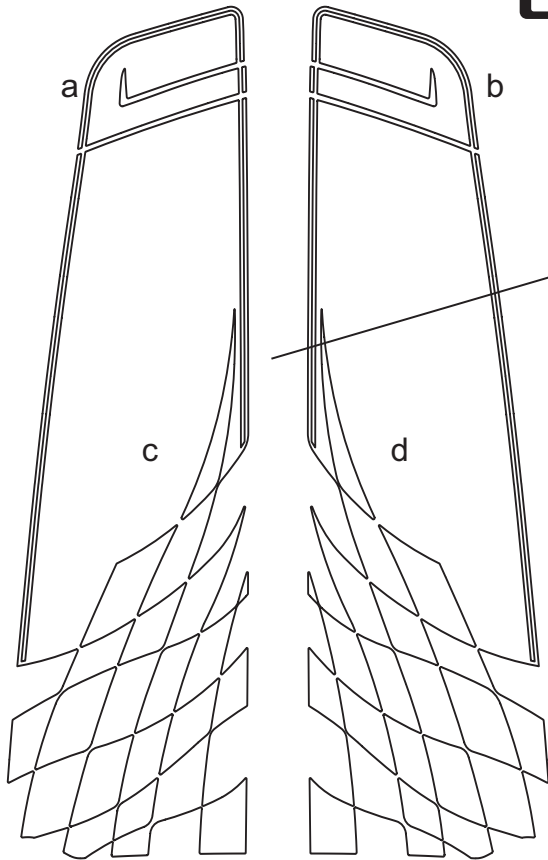

# CAMARO

"Instigator" Rally Stripe Graphic Kit 1 for  
Chevrolet Camaro - SS - Parts List  
ATD-CHVCMROGRPH42

3" (7.62cm) spacing

**Note: Spacing of Rally Stripes as shown shall be performed at time of installation. Kit does not come pre-spaced.**

Part Number	Item	Cost
ATD-CHVCMROGRPH42a	Header Left	\$11.95
ATD-CHVCMROGRPH42b	Header Right	\$11.95
ATD-CHVCMROGRPH42c	Hood Left	\$104.95
ATD-CHVCMROGRPH42d	Hood Right	\$104.95
ATD-CHVCMROGRPH42e	Rear Lid Left	\$39.95
ATD-CHVCMROGRPH42f	Rear Lid Right	\$39.95
ATD-CHVCMROGRPH42g	Factory Spoiler Top Left - Option 1	\$8.95
ATD-CHVCMROGRPH42h	Factory Spoiler Top Right - Option 1	\$8.95
ATD-CHVCMROGRPH42i	Factory Spoiler Top Left - Option 2	\$8.95
ATD-CHVCMROGRPH42j	Factory Spoiler Top Right - Option 2	\$8.95
ATD-CHVCMROGRPH42k	Factory Spoiler Rear Left - Option 2	\$8.95
ATD-CHVCMROGRPH42l	Factory Spoiler Rear Right - Option 2	\$8.95

Option 2 Rear Spoiler Top pieces splice/overlap approximately .125" (3.17mm) over Rear Spoiler Rear pieces just after the edge of the Factory Spoiler at time of installation. Thus, we suggest the installation of the Rear Spoiler Rear pieces prior to the application of the Rear Spoiler Top pieces.