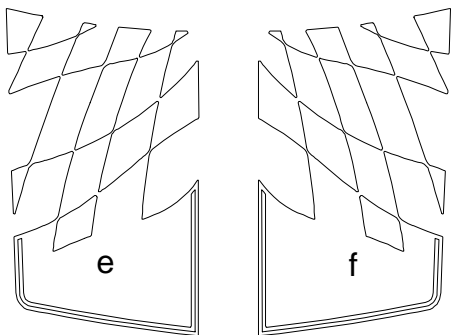

CHEVROLET CAMARO

"Instigator" Rally Stripe Graphic Kit 1 for
Chevrolet Camaro - SS - Parts List
ATD-CHVCMROGRPH42

3" (7.62cm) spacing

Note: Spacing of Rally Stripes as shown shall be performed at time of installation. Kit does not come pre-spaced.

Part Number	Item	Cost
ATD-CHVCMROGRPH42a	Header Left	\$11.95
ATD-CHVCMROGRPH42b	Header Right	\$11.95
ATD-CHVCMROGRPH42c	Hood Left	\$104.95
ATD-CHVCMROGRPH42d	Hood Right	\$104.95
ATD-CHVCMROGRPH42e	Rear Lid Left	\$39.95
ATD-CHVCMROGRPH42f	Rear Lid Right	\$39.95
ATD-CHVCMROGRPH42g	Factory Spoiler Top Left - Option 1	\$8.95
ATD-CHVCMROGRPH42h	Factory Spoiler Top Right - Option 1	\$8.95
ATD-CHVCMROGRPH42i	Factory Spoiler Top Left - Option 2	\$8.95
ATD-CHVCMROGRPH42j	Factory Spoiler Top Right - Option 2	\$8.95
ATD-CHVCMROGRPH42k	Factory Spoiler Rear Left - Option 2	\$8.95
ATD-CHVCMROGRPH42l	Factory Spoiler Rear Right - Option 2	\$8.95

Option 2 Rear Spoiler Top pieces splice/overlap approximately .125" (3.17mm) over Rear Spoiler Rear pieces just after the edge of the Factory Spoiler at time of installation. Thus, we suggest the installation of the Rear Spoiler Rear pieces prior to the application of the Rear Spoiler Top pieces.