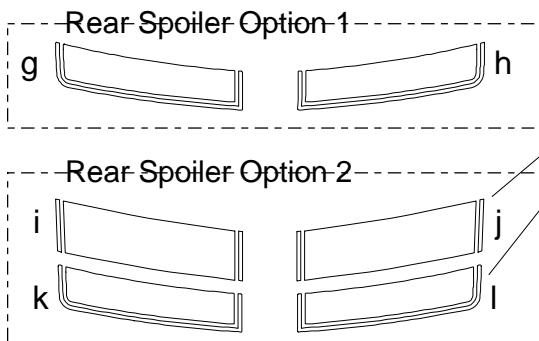

CHEVROLET®

CAMARO

"Instigator" Rally Stripe Graphic Kit 1 for
Chevrolet Camaro - SS - Parts List
ATD-CHVCMROGRPH42

3" (7.62cm) spacing

Note: Spacing of Rally Stripes as shown shall be performed at time of installation. Kit does not come pre-spaced.

Part Number	Item	Cost
ATD-CHVCMROGRPH42a	Header Left	\$11.95
ATD-CHVCMROGRPH42b	Header Right	\$11.95
ATD-CHVCMROGRPH42c	Hood Left	\$104.95
ATD-CHVCMROGRPH42d	Hood Right	\$104.95
ATD-CHVCMROGRPH42e	Rear Lid Left	\$39.95
ATD-CHVCMROGRPH42f	Rear Lid Right	\$39.95
ATD-CHVCMROGRPH42g	Factory Spoiler Top Left - Option 1	\$8.95
ATD-CHVCMROGRPH42h	Factory Spoiler Top Right - Option 1	\$8.95
ATD-CHVCMROGRPH42i	Factory Spoiler Top Left - Option 2	\$8.95
ATD-CHVCMROGRPH42j	Factory Spoiler Top Right - Option 2	\$8.95
ATD-CHVCMROGRPH42k	Factory Spoiler Rear Left - Option 2	\$8.95
ATD-CHVCMROGRPH42l	Factory Spoiler Rear Right - Option 2	\$8.95

Option 2 Rear Spoiler Top pieces splice/overlap approximately .125" (3.17mm) over Rear Spoiler Rear pieces just after the edge of the Factory Spoiler at time of installation. Thus, we suggest the installation of the Rear Spoiler Rear pieces prior to the application of the Rear Spoiler Top pieces.