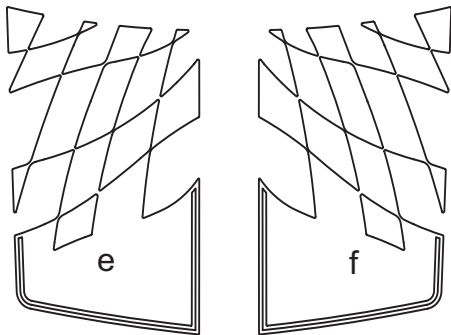

# CAMARO

"Instigator" Rally Stripe Graphic Kit 1 for  
Chevrolet Camaro - SS - Parts List  
ATD-CHVCMROGRPH42

3" (7.62cm) spacing

**Note: Spacing of Rally Stripes as shown shall be performed at time of installation. Kit does not come pre-spaced.**

Option 2 Rear Spoiler Top pieces splice/overlap approximately .125" (3.17mm) over Rear Spoiler Rear pieces just after the edge of the Factory Spoiler at time of installation. Thus, we suggest the installation of the Rear Spoiler Rear pieces prior to the application of the Rear Spoiler Top pieces.