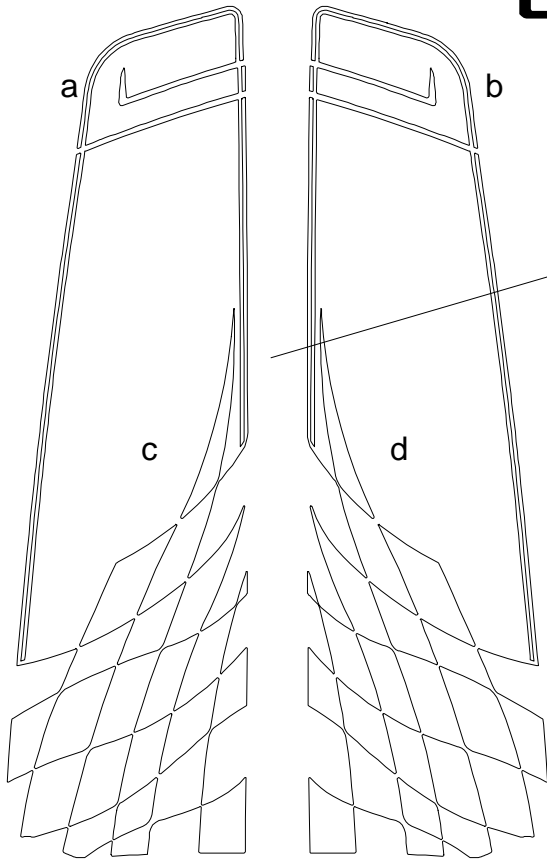

CHEVROLET CAMARO

"Instigator" Rally Stripe Graphic Kit 1 for
Chevrolet Camaro - SS - Parts List
ATD-CHVCMROGRPH42

3" (7.62cm) spacing

Note: Spacing of Rally Stripes as shown shall be performed at time of installation. Kit does not come pre-spaced.

Part Number	Item	Cost
ATD-CHVCMROGRPH42a	Header Left	\$11.95
ATD-CHVCMROGRPH42b	Header Right	\$11.95
ATD-CHVCMROGRPH42c	Hood Left	\$104.95
ATD-CHVCMROGRPH42d	Hood Right	\$104.95
ATD-CHVCMROGRPH42e	Rear Lid Left	\$39.95
ATD-CHVCMROGRPH42f	Rear Lid Right	\$39.95
ATD-CHVCMROGRPH42g	Factory Spoiler Top Left - Option 1	\$8.95
ATD-CHVCMROGRPH42h	Factory Spoiler Top Right - Option 1	\$8.95
ATD-CHVCMROGRPH42i	Factory Spoiler Top Left - Option 2	\$8.95
ATD-CHVCMROGRPH42j	Factory Spoiler Top Right - Option 2	\$8.95
ATD-CHVCMROGRPH42k	Factory Spoiler Rear Left - Option 2	\$8.95
ATD-CHVCMROGRPH42l	Factory Spoiler Rear Right - Option 2	\$8.95

Option 2 Rear Spoiler Top pieces splice/overlap approximately .125" (3.17mm) over Rear Spoiler Rear pieces just after the edge of the Factory Spoiler at time of installation. Thus, we suggest the installation of the Rear Spoiler Rear pieces prior to the application of the Rear Spoiler Top pieces.