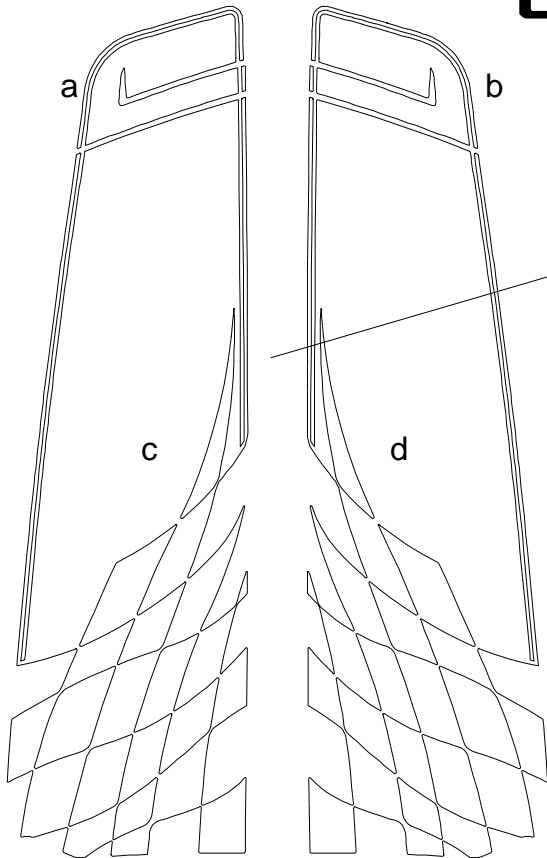

CHEVROLET®

CAMARO

"Instigator" Rally Stripe Graphic Kit 1 for
Chevrolet Camaro - SS - Parts List
ATD-CHVCMROGRPH42

3" (7.62cm) spacing

Note: Spacing of Rally Stripes as shown shall be performed at time of installation. Kit does not come pre-spaced.

Part Number	Item	Cost
ATD-CHVCMROGRPH42a	Header Left	\$11.95
ATD-CHVCMROGRPH42b	Header Right	\$11.95
ATD-CHVCMROGRPH42c	Hood Left	\$104.95
ATD-CHVCMROGRPH42d	Hood Right	\$104.95
ATD-CHVCMROGRPH42e	Rear Lid Left	\$39.95
ATD-CHVCMROGRPH42f	Rear Lid Right	\$39.95
ATD-CHVCMROGRPH42g	Factory Spoiler Top Left - Option 1	\$8.95
ATD-CHVCMROGRPH42h	Factory Spoiler Top Right - Option 1	\$8.95
ATD-CHVCMROGRPH42i	Factory Spoiler Top Left - Option 2	\$8.95
ATD-CHVCMROGRPH42j	Factory Spoiler Top Right - Option 2	\$8.95
ATD-CHVCMROGRPH42k	Factory Spoiler Rear Left - Option 2	\$8.95
ATD-CHVCMROGRPH42l	Factory Spoiler Rear Right - Option 2	\$8.95

Option 2 Rear Spoiler Top pieces splice/overlap approximately .125" (3.17mm) over Rear Spoiler Rear pieces just after the edge of the Factory Spoiler at time of installation. Thus, we suggest the installation of the Rear Spoiler Rear pieces prior to the application of the Rear Spoiler Top pieces.