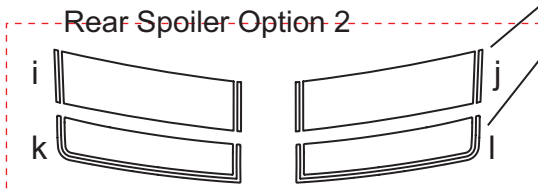

Part Number	Item	Cost
ATD-CHVCMROGRPH42a	Header Left	$11.95
ATD-CHVCMROGRPH42b	Header Right	$11.95
ATD-CHVCMROGRPH42c	Hood Left	$104.95
ATD-CHVCMROGRPH42d	Hood Right	$104.95
ATD-CHVCMROGRPH42e	Rear Lid Left	$39.95
ATD-CHVCMROGRPH42f	Rear Lid Right	$39.95
ATD-CHVCMROGRPH42g	Factory Spoiler Top Left - Option 1	$8.95
ATD-CHVCMROGRPH42h	Factory Spoiler Top Right - Option 1	$8.95
ATD-CHVCMROGRPH42i	Factory Spoiler Top Left - Option 2	$8.95
ATD-CHVCMROGRPH42j	Factory Spoiler Top Right - Option 2	$8.95
ATD-CHVCMROGRPH42k	Factory Spoiler Rear Left - Option 2	$8.95
ATD-CHVCMROGRPH42l	Factory Spoiler Rear Right - Option 2	$8.95