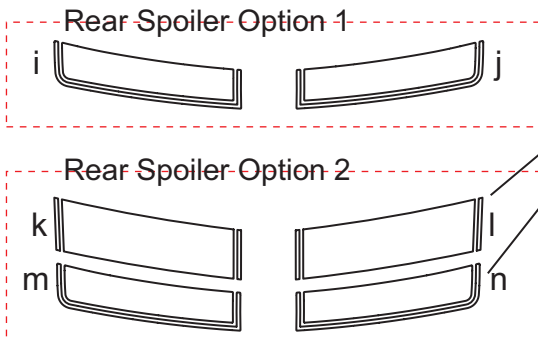

CHEVROLET®

CAMARO

"Instigator" Rally Stripe Graphic Kit 1 for
Chevrolet Camaro - LS/LT
Convertible - Parts List
ATD-CHVCMROGRPH69

Note: Spacing of Rally Stripes as shown shall be performed at time of installation. Kit does not come pre-spaced.

Part Number	Item	Cost
ATD-CHVCMROGRPH69a	Header Left	\$11.95
ATD-CHVCMROGRPH69b	Header Right	\$11.95
ATD-CHVCMROGRPH69c	Hood Left	\$104.95
ATD-CHVCMROGRPH69d	Hood Right	\$104.95
ATD-CHVCMROGRPH69e	Rear Lid Top Trim Left	\$8.95
ATD-CHVCMROGRPH69f	Rear Lid Top Trim Right	\$8.95
ATD-CHVCMROGRPH69g	Rear Lid Left	\$34.95
ATD-CHVCMROGRPH69h	Rear Lid Right	\$34.95
ATD-CHVCMROGRPH69i	Factory Spoiler Top Left - Option 1	\$8.95
ATD-CHVCMROGRPH69j	Factory Spoiler Top Right - Option 1	\$8.95
ATD-CHVCMROGRPH69k	Factory Spoiler Top Left - Option 2	\$8.95
ATD-CHVCMROGRPH69l	Factory Spoiler Top Right - Option 2	\$8.95
ATD-CHVCMROGRPH69m	Factory Spoiler Rear Left - Option 2	\$8.95
ATD-CHVCMROGRPH69n	Factory Spoiler Rear Right - Option 2	\$8.95

Option 2 Rear Spoiler Top pieces splice/overlap approximately .125" (3.17mm) over Rear Spoiler Rear pieces just after the edge of the Factory Spoiler at time of installation. Thus, we suggest the installation of the Rear Spoiler Rear pieces prior to the application of the Rear Spoiler Top pieces.