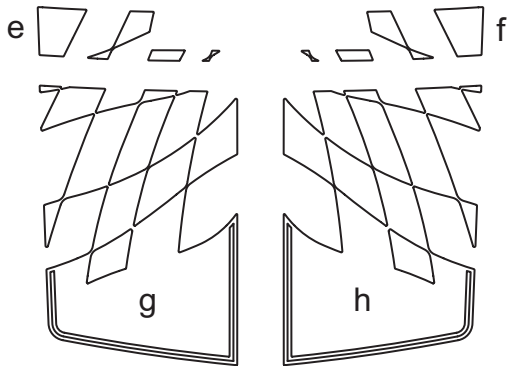

CHEVROLET®

CAMARO

"Instigator" Rally Stripe Graphic Kit 1 for
Chevrolet Camaro - LS/LT
Convertible - Parts List
ATD-CHVCMROGRPH69

Note: Spacing of Rally Stripes as shown shall be performed at time of installation. Kit does not come pre-spaced.

Part Number	Item	Cost
ATD-CHVCMROGRPH69a	Header Left	\$11.95
ATD-CHVCMROGRPH69b	Header Right	\$11.95
ATD-CHVCMROGRPH69c	Hood Left	\$104.95
ATD-CHVCMROGRPH69d	Hood Right	\$104.95
ATD-CHVCMROGRPH69e	Rear Lid Top Trim Left	\$8.95
ATD-CHVCMROGRPH69f	Rear Lid Top Trim Right	\$8.95
ATD-CHVCMROGRPH69g	Rear Lid Left	\$34.95
ATD-CHVCMROGRPH69h	Rear Lid Right	\$34.95
ATD-CHVCMROGRPH69i	Factory Spoiler Top Left - Option 1	\$8.95
ATD-CHVCMROGRPH69j	Factory Spoiler Top Right - Option 1	\$8.95
ATD-CHVCMROGRPH69k	Factory Spoiler Top Left - Option 2	\$8.95
ATD-CHVCMROGRPH69l	Factory Spoiler Top Right - Option 2	\$8.95
ATD-CHVCMROGRPH69m	Factory Spoiler Rear Left - Option 2	\$8.95
ATD-CHVCMROGRPH69n	Factory Spoiler Rear Right - Option 2	\$8.95

Option 2 Rear Spoiler Top pieces splice/overlap approximately .125" (3.17mm) over Rear Spoiler Rear pieces just after the edge of the Factory Spoiler at time of installation. Thus, we suggest the installation of the Rear Spoiler Rear pieces prior to the application of the Rear Spoiler Top pieces.