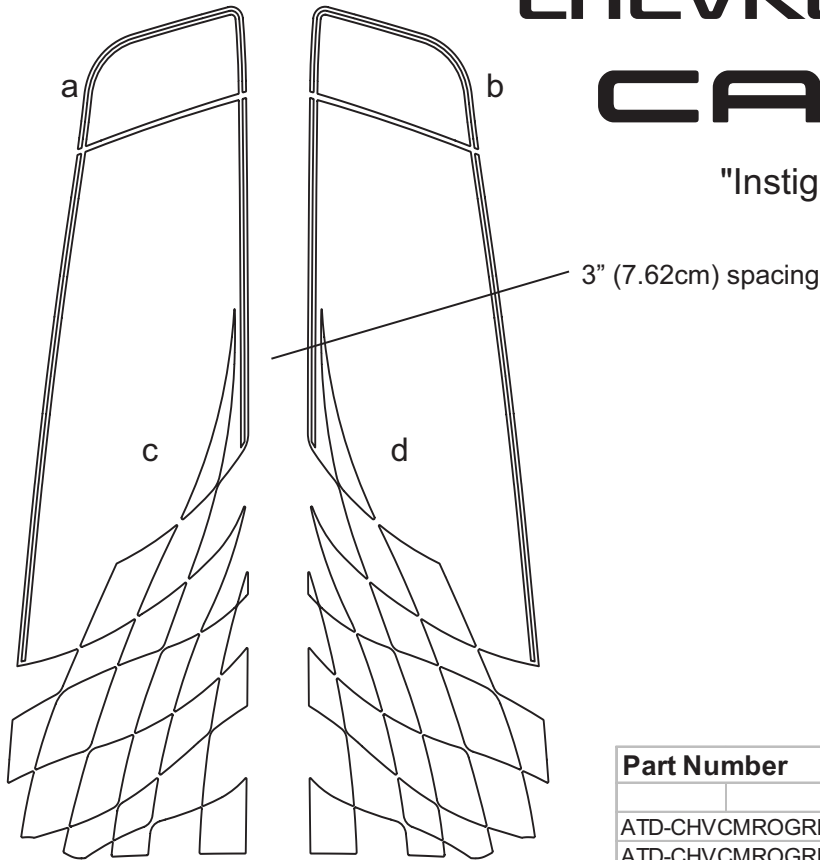

CHEVROLET®

CAMARO

"Instigator" Rally Stripe Graphic Kit 1 for
Chevrolet Camaro - LS/LT
Convertible - Parts List
ATD-CHVCMROGRPH69

Note: Spacing of Rally Stripes as shown shall be performed at time of installation. Kit does not come pre-spaced.

Part Number	Item	Cost
ATD-CHVCMROGRPH69a	Header Left	\$11.95
ATD-CHVCMROGRPH69b	Header Right	\$11.95
ATD-CHVCMROGRPH69c	Hood Left	\$104.95
ATD-CHVCMROGRPH69d	Hood Right	\$104.95
ATD-CHVCMROGRPH69e	Rear Lid Top Trim Left	\$8.95
ATD-CHVCMROGRPH69f	Rear Lid Top Trim Right	\$8.95
ATD-CHVCMROGRPH69g	Rear Lid Left	\$34.95
ATD-CHVCMROGRPH69h	Rear Lid Right	\$34.95
ATD-CHVCMROGRPH69i	Factory Spoiler Top Left - Option 1	\$8.95
ATD-CHVCMROGRPH69j	Factory Spoiler Top Right - Option 1	\$8.95
ATD-CHVCMROGRPH69k	Factory Spoiler Top Left - Option 2	\$8.95
ATD-CHVCMROGRPH69l	Factory Spoiler Top Right - Option 2	\$8.95
ATD-CHVCMROGRPH69m	Factory Spoiler Rear Left - Option 2	\$8.95
ATD-CHVCMROGRPH69n	Factory Spoiler Rear Right - Option 2	\$8.95

Option 2 Rear Spoiler Top pieces splice/overlap approximately .125" (3.17mm) over Rear Spoiler Rear pieces just after the edge of the Factory Spoiler at time of installation. Thus, we suggest the installation of the Rear Spoiler Rear pieces prior to the application of the Rear Spoiler Top pieces.