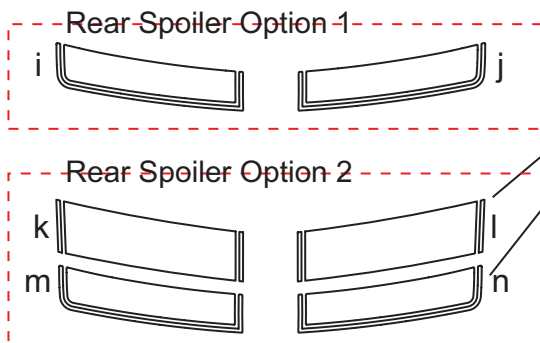

CHEVROLET®

CAMARO

"Instigator" Rally Stripe Graphic Kit 1 for
Chevrolet Camaro - SS
Convertible - Parts List
ATD-CHVCMROGRPH70

3" (7.62cm) spacing

Note: Spacing of Rally Stripes as shown shall be performed at time of installation. Kit does not come pre-spaced.

Part Number	Item	Cost
ATD-CHVCMROGRPH70a	Header Left	\$11.95
ATD-CHVCMROGRPH70b	Header Right	\$11.95
ATD-CHVCMROGRPH70c	Hood Left	\$104.95
ATD-CHVCMROGRPH70d	Hood Right	\$104.95
ATD-CHVCMROGRPH70e	Rear Lid Top Trim Left	\$8.95
ATD-CHVCMROGRPH70f	Rear Lid Top Trim Right	\$8.95
ATD-CHVCMROGRPH70g	Rear Lid Left	\$34.95
ATD-CHVCMROGRPH70h	Rear Lid Right	\$34.95
ATD-CHVCMROGRPH70i	Factory Spoiler Top Left - Option 1	\$8.95
ATD-CHVCMROGRPH70j	Factory Spoiler Top Right - Option 1	\$8.95
ATD-CHVCMROGRPH70k	Factory Spoiler Top Left - Option 2	\$8.95
ATD-CHVCMROGRPH70l	Factory Spoiler Top Right - Option 2	\$8.95
ATD-CHVCMROGRPH70m	Factory Spoiler Rear Left - Option 2	\$8.95
ATD-CHVCMROGRPH70n	Factory Spoiler Rear Right - Option 2	\$8.95

Option 2 Rear Spoiler Top pieces splice/overlap approximately .125" (3.17mm) over Rear Spoiler Rear pieces just after the edge of the Factory Spoiler at time of installation. Thus, we suggest the installation of the Rear Spoiler Rear pieces prior to the application of the Rear Spoiler Top pieces.