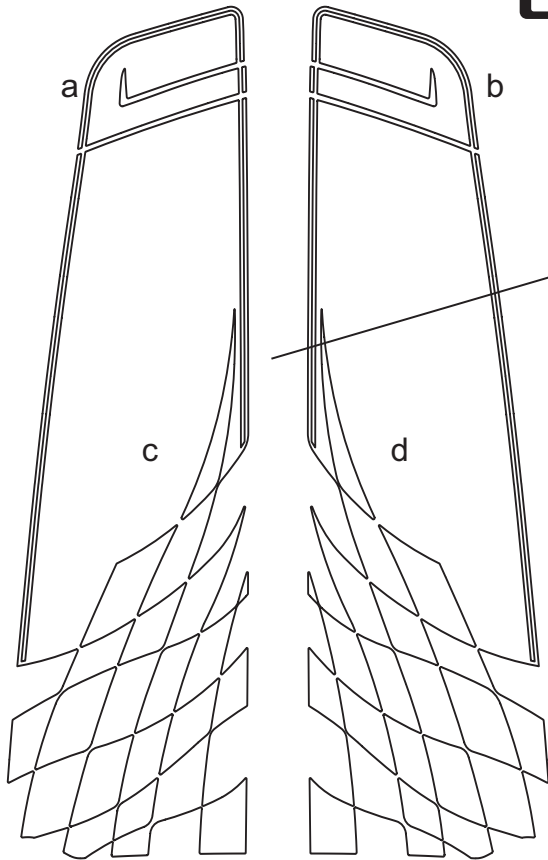

CHEVROLET®

CAMARO

"Instigator" Rally Stripe Graphic Kit 1 for
Chevrolet Camaro - SS
Convertible - Parts List
ATD-CHVCMROGRPH70

3" (7.62cm) spacing

Note: Spacing of Rally Stripes as shown shall be performed at time of installation. Kit does not come pre-spaced.

Part Number	Item	Cost
ATD-CHVCMROGRPH70a	Header Left	\$11.95
ATD-CHVCMROGRPH70b	Header Right	\$11.95
ATD-CHVCMROGRPH70c	Hood Left	\$104.95
ATD-CHVCMROGRPH70d	Hood Right	\$104.95
ATD-CHVCMROGRPH70e	Rear Lid Top Trim Left	\$8.95
ATD-CHVCMROGRPH70f	Rear Lid Top Trim Right	\$8.95
ATD-CHVCMROGRPH70g	Rear Lid Left	\$34.95
ATD-CHVCMROGRPH70h	Rear Lid Right	\$34.95
ATD-CHVCMROGRPH70i	Factory Spoiler Top Left - Option 1	\$8.95
ATD-CHVCMROGRPH70j	Factory Spoiler Top Right - Option 1	\$8.95
ATD-CHVCMROGRPH70k	Factory Spoiler Top Left - Option 2	\$8.95
ATD-CHVCMROGRPH70l	Factory Spoiler Top Right - Option 2	\$8.95
ATD-CHVCMROGRPH70m	Factory Spoiler Rear Left - Option 2	\$8.95
ATD-CHVCMROGRPH70n	Factory Spoiler Rear Right - Option 2	\$8.95

Option 2 Rear Spoiler Top pieces splice/overlap approximately .125" (3.17mm) over Rear Spoiler Rear pieces just after the edge of the Factory Spoiler at time of installation. Thus, we suggest the installation of the Rear Spoiler Rear pieces prior to the application of the Rear Spoiler Top pieces.