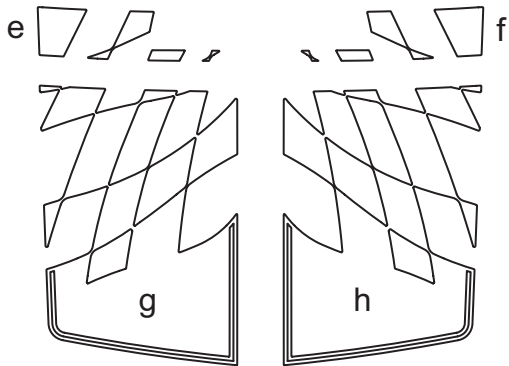

CHEVROLET®

CAMARO

"Instigator" Rally Stripe Graphic Kit 1 for
Chevrolet Camaro - SS
Convertible - Parts List
ATD-CHVCMROGRPH70

3" (7.62cm) spacing

Note: Spacing of Rally Stripes as shown shall be performed at time of installation. Kit does not come pre-spaced.

Part Number	Item	Cost
ATD-CHVCMROGRPH70a	Header Left	\$11.95
ATD-CHVCMROGRPH70b	Header Right	\$11.95
ATD-CHVCMROGRPH70c	Hood Left	\$104.95
ATD-CHVCMROGRPH70d	Hood Right	\$104.95
ATD-CHVCMROGRPH70e	Rear Lid Top Trim Left	\$8.95
ATD-CHVCMROGRPH70f	Rear Lid Top Trim Right	\$8.95
ATD-CHVCMROGRPH70g	Rear Lid Left	\$34.95
ATD-CHVCMROGRPH70h	Rear Lid Right	\$34.95
ATD-CHVCMROGRPH70i	Factory Spoiler Top Left - Option 1	\$8.95
ATD-CHVCMROGRPH70j	Factory Spoiler Top Right - Option 1	\$8.95
ATD-CHVCMROGRPH70k	Factory Spoiler Top Left - Option 2	\$8.95
ATD-CHVCMROGRPH70l	Factory Spoiler Top Right - Option 2	\$8.95
ATD-CHVCMROGRPH70m	Factory Spoiler Rear Left - Option 2	\$8.95
ATD-CHVCMROGRPH70n	Factory Spoiler Rear Right - Option 2	\$8.95

Option 2 Rear Spoiler Top pieces splice/overlap approximately .125" (3.17mm) over Rear Spoiler Rear pieces just after the edge of the Factory Spoiler at time of installation. Thus, we suggest the installation of the Rear Spoiler Rear pieces prior to the application of the Rear Spoiler Top pieces.