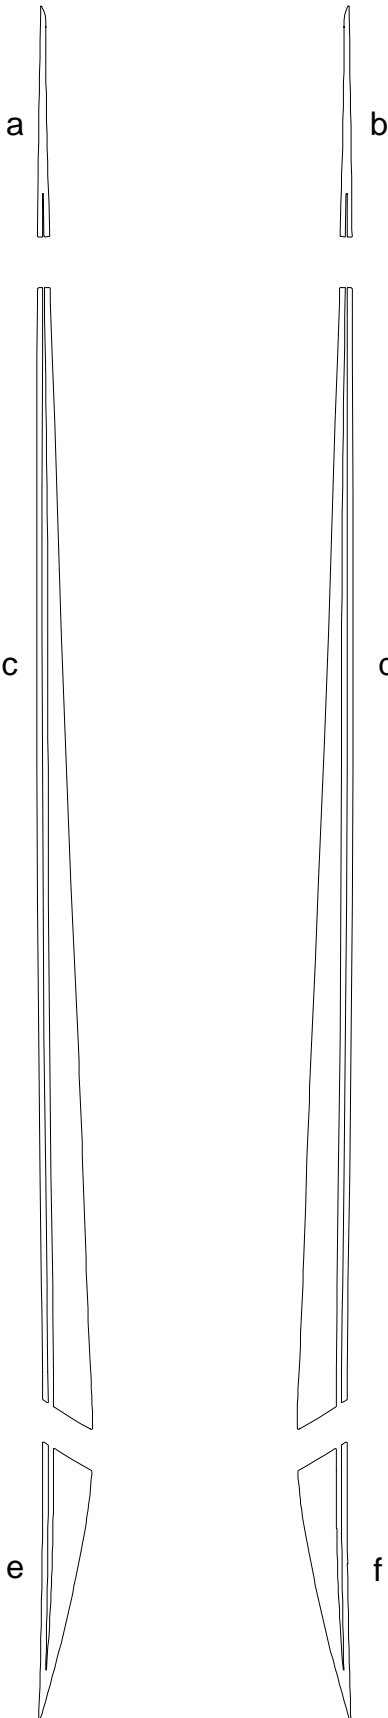

CHEVROLET®

CAMARO

Side Body Graphic Kit 1
for Chevrolet Camaro - Parts List
ATD-CHVCMROGRPH44

Part Number	Item	Cost
ATD-CHVCMROGRPH44a	Front Fender Left	\$3.95
ATD-CHVCMROGRPH44b	Front Fender Right	\$3.95
ATD-CHVCMROGRPH44c	Door Left	\$39.95
ATD-CHVCMROGRPH44d	Door Right	\$39.95
ATD-CHVCMROGRPH44e	Rear Quarter Left	\$11.95
ATD-CHVCMROGRPH44f	Rear Quarter Right	\$11.95

Installation Note: Graphic is designed to be installed along the distinct lower body line of the Chevrolet Camaro. Dryfitting is recommended prior to application. Each piece may have to be set separately due to possible variances in factory door jamb spacing.