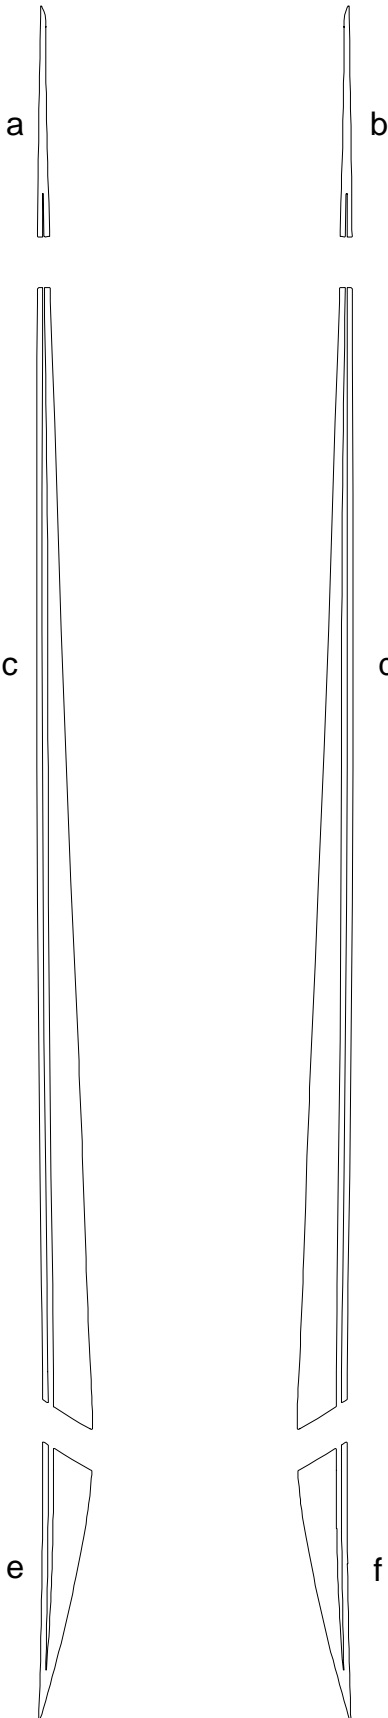

CHEVROLET®

CAMARO

Side Body Graphic Kit 2
for Chevrolet Camaro - Parts List
ATD-CHVCMROGRPH45

Part Number	Item	Cost
ATD-CHVCMROGRPH45a	Front Fender Left	\$4.95
ATD-CHVCMROGRPH45b	Front Fender Right	\$4.95
ATD-CHVCMROGRPH45c	Door Left	\$57.95
ATD-CHVCMROGRPH45d	Door Right	\$57.95
ATD-CHVCMROGRPH45e	Rear Quarter Left	\$14.95
ATD-CHVCMROGRPH45f	Rear Quarter Right	\$14.95

Installation Note: Graphic is designed to be installed along the distinct lower body line of the Chevrolet Camaro. Dryfitting is recommended prior to application. Each piece may have to be set separately due to possible variances in factory door jamb spacing.