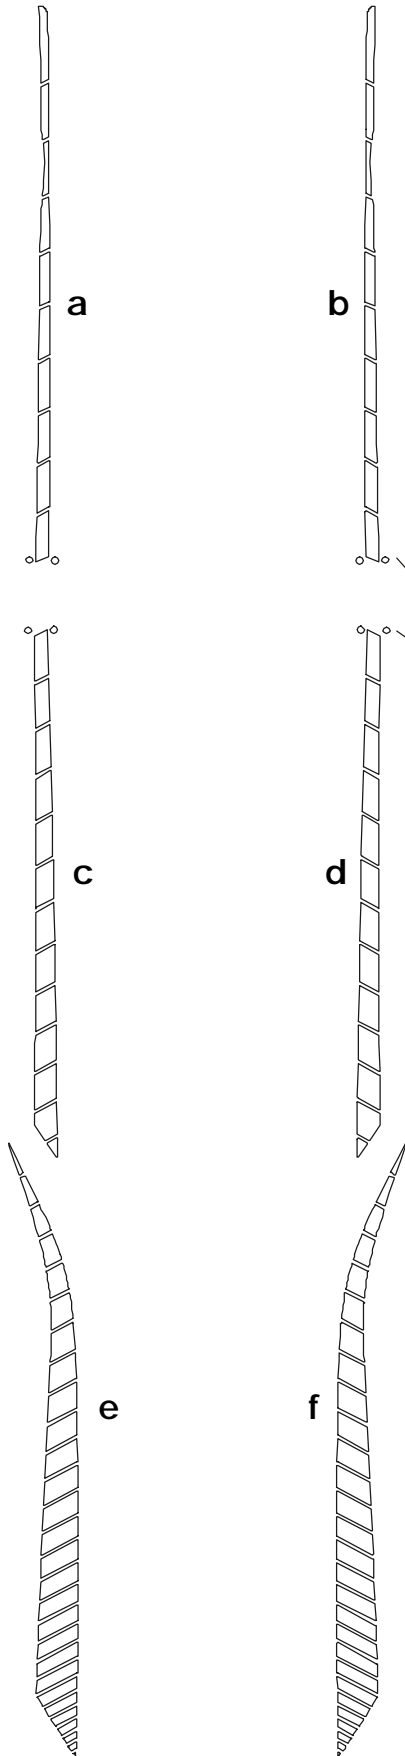

# DODGE AVENGER

## Dodge Avenger "Cuda" Style Body Side Strobe Graphic Kit 1 Parts List ATD-DDGEAVNGRGRPH8

**Installation Note:** Graphic is designed to simply install at the top body line as shown and requires slight trimming at each door jamb and fuel door once installed. Registration dots are provided as shown for easy placement.

Part Number	Item	Cost
ATD-DDGEAVNGRGRPH8a	Front Left	\$21.95
ATD-DDGEAVNGRGRPH8b	Front Right	\$21.95
ATD-DDGEAVNGRGRPH8c	Mid Left	\$21.95
ATD-DDGEAVNGRGRPH8d	Mid Right	\$21.95
ATD-DDGEAVNGRGRPH8e	Rear Left	\$40.95
ATD-DDGEAVNGRGRPH8f	Rear Right	\$40.95