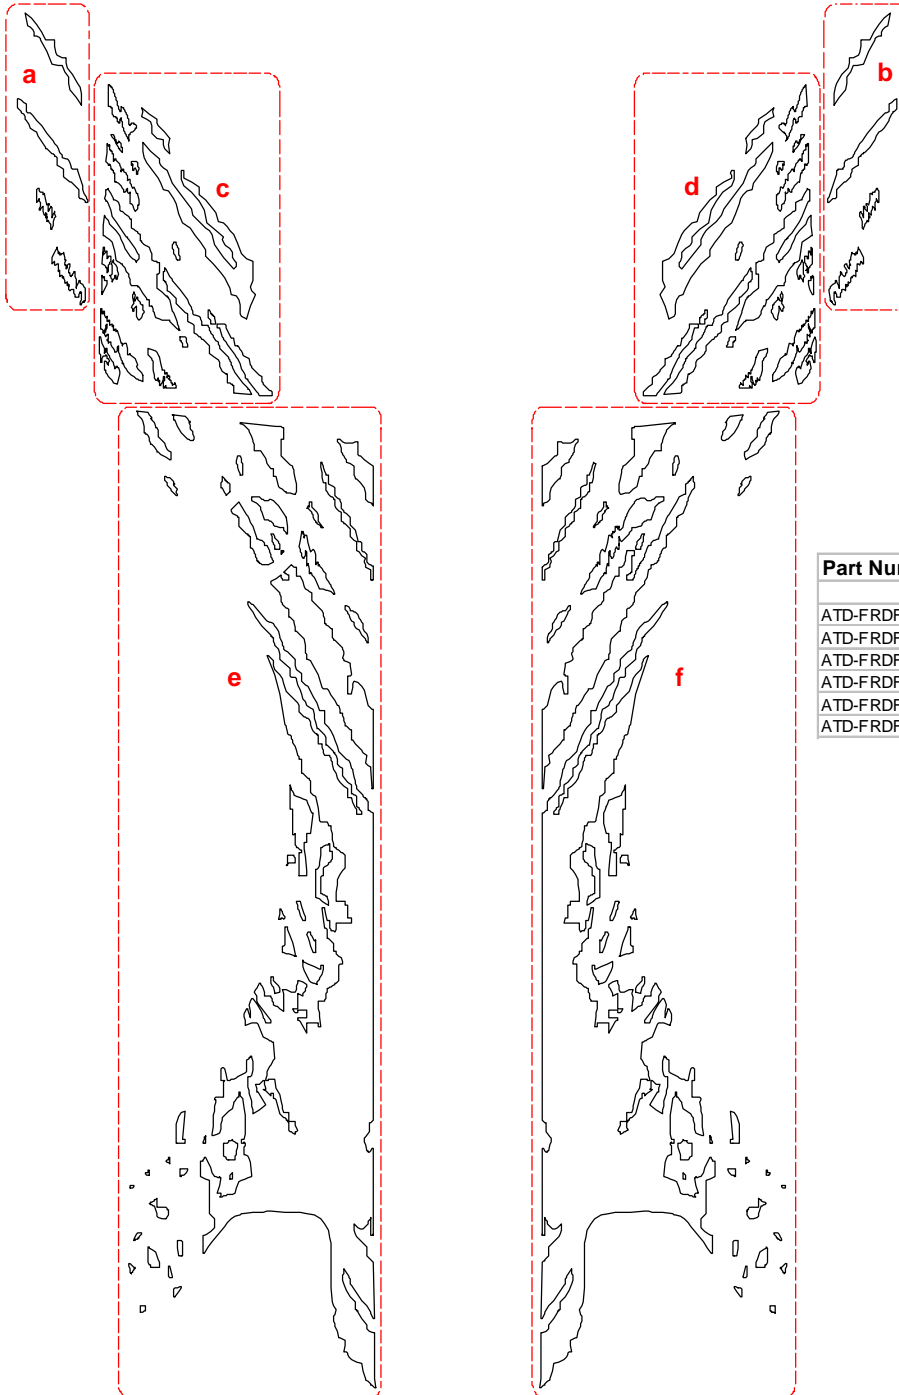

FORD

F-150

Body Side Graphic Kit 1 for Ford F-150 Raptor SuperCrew - Parts List ATD-FRDF150GRPH43

Part Number	Item	Cost
ATD-FRDF150GRPH43a	Cab Lower Left	\$19.95
ATD-FRDF150GRPH43b	Cab Lower Right	\$19.95
ATD-FRDF150GRPH43c	Cab Upper Left	\$49.95
ATD-FRDF150GRPH43d	Cab Upper Right	\$49.95
ATD-FRDF150GRPH43e	Rear Box Left	\$164.95
ATD-FRDF150GRPH43f	Rear Box Right	\$164.95

Installation Note: Graphic pieces are designed to fit along the Raptor's distinct body lines as shown in product images.

Slight trimming is required at door jambs of each Rear Door.

Dryfitting pieces prior to installation is suggested to become familiar with proper application.