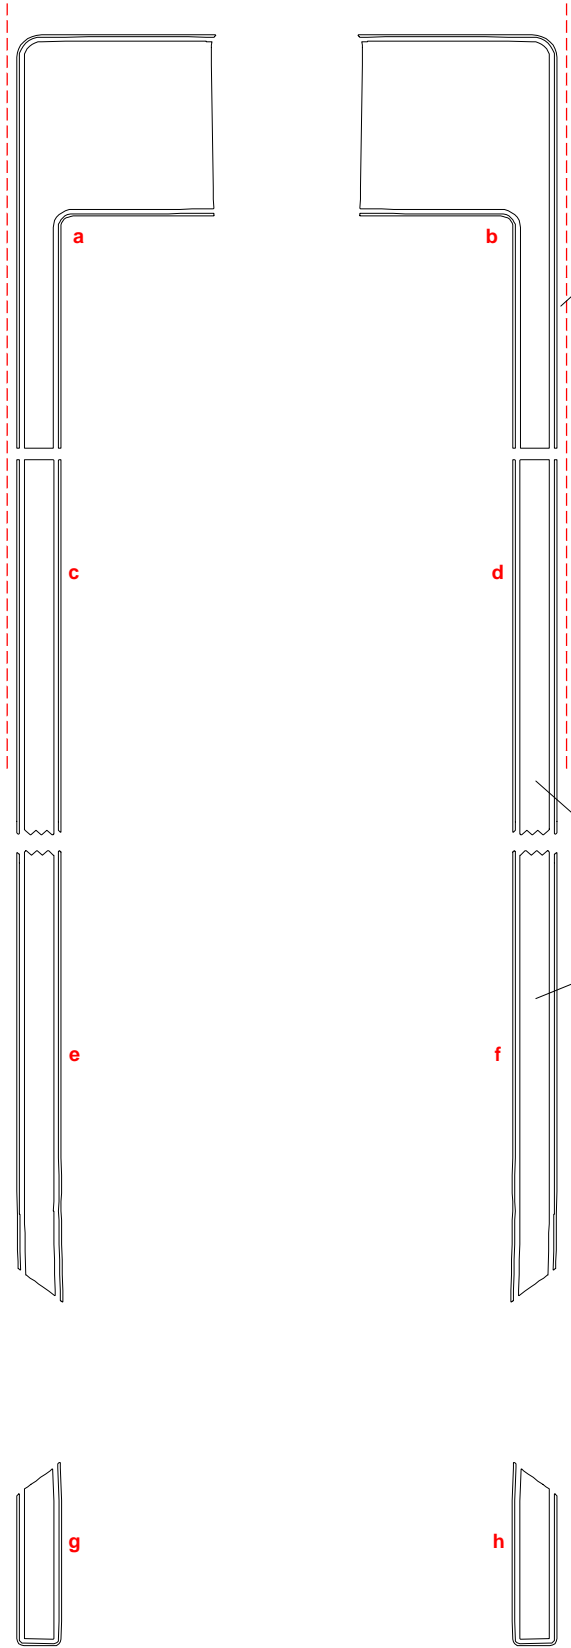

FORD

F-150

Body Side Graphic Kit 4 for Ford F-150 '04-Current - Parts List ATD-FRDF150GRPH38

1" (25.4mm) spacing from F-150's distinct body line on lower portion of doors and box.

Part Number	Item	Cost
ATD-FRDF150GRPH38a	Front Door Left	\$102.95
ATD-FRDF150GRPH38b	Front Door Right	\$102.95
ATD-FRDF150GRPH38c	Cab Rear Left	\$23.95
ATD-FRDF150GRPH38d	Cab Rear Right	\$23.95
ATD-FRDF150GRPH38e	Box Front Left	\$28.95
ATD-FRDF150GRPH38f	Box Front Right	\$28.95
ATD-FRDF150GRPH38g	Box Rear Left	\$12.95
ATD-FRDF150GRPH38h	Box Rear Right	\$12.95

Pieces C-F have been provided as trimmable pieces for varying cab and box lengths. Kit will fit SuperCab, SuperCrew and Long box vehicle configurations with slight trimming at cab/box connection.

Installation Note: Graphic pieces are designed to fit along the F-150's distinct body lines with spacing noted above as well as shown in product images. Dryfitting pieces prior to installation is suggested to become familiar with proper application.