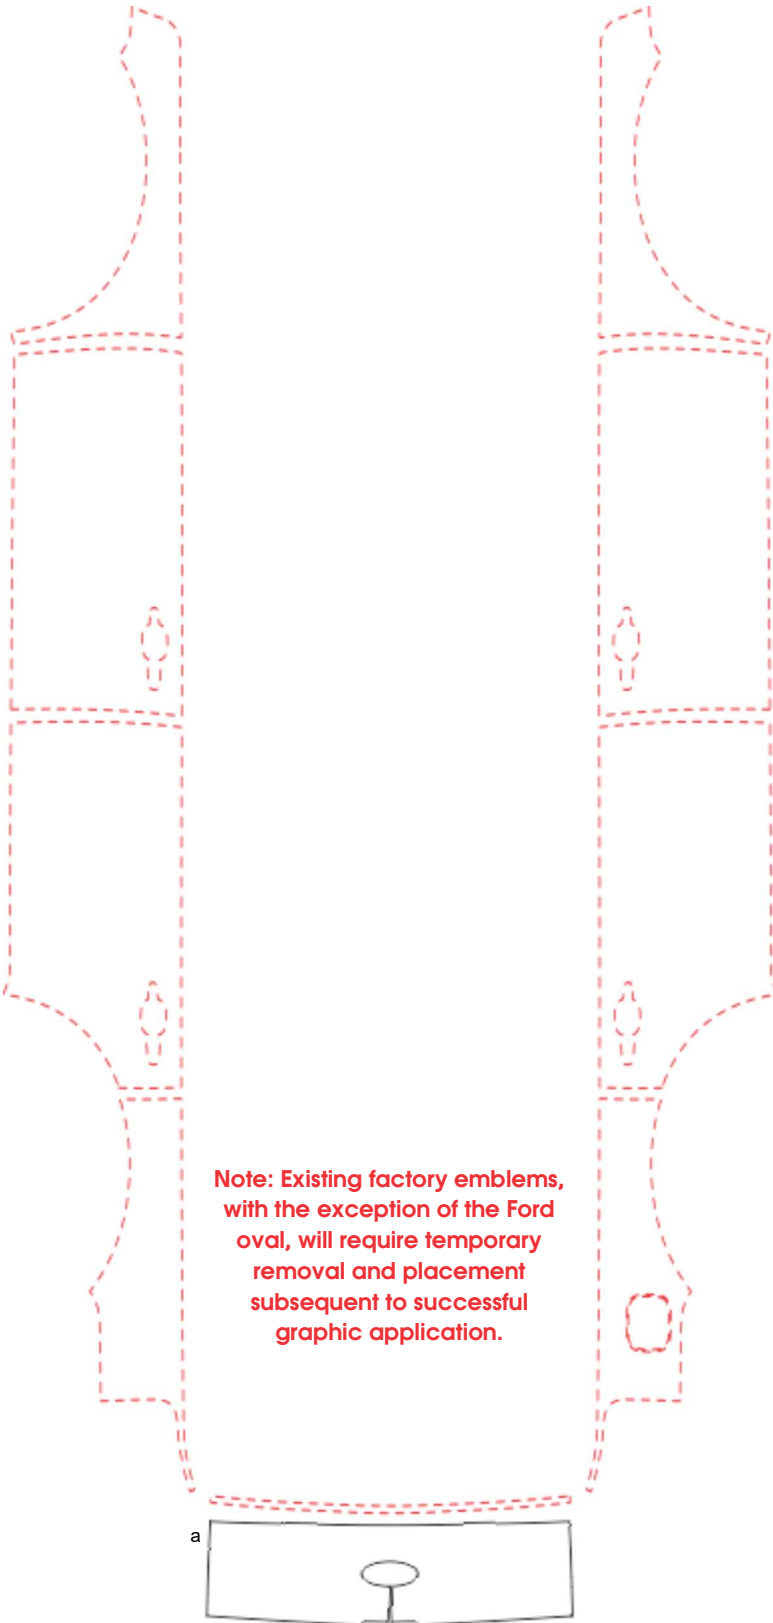

# Ford FLEX

Ford Flex Wood Panel Graphics Kit 2  
 Optional Rear Gate  
 Parts List  
 ATD-FRDFLEXGRPH005

Note: Existing factory emblems, with the exception of the Ford oval, will require temporary removal and placement subsequent to successful graphic application.

Part Number	Item	Cost
ATD-FRDFLEXGRPH005a	Rear Gate Outer	\$149.95

## Rear Gate Fitment Guide

Yes

No

No

Auto Trim DESIGN®

autotrimdesign.com