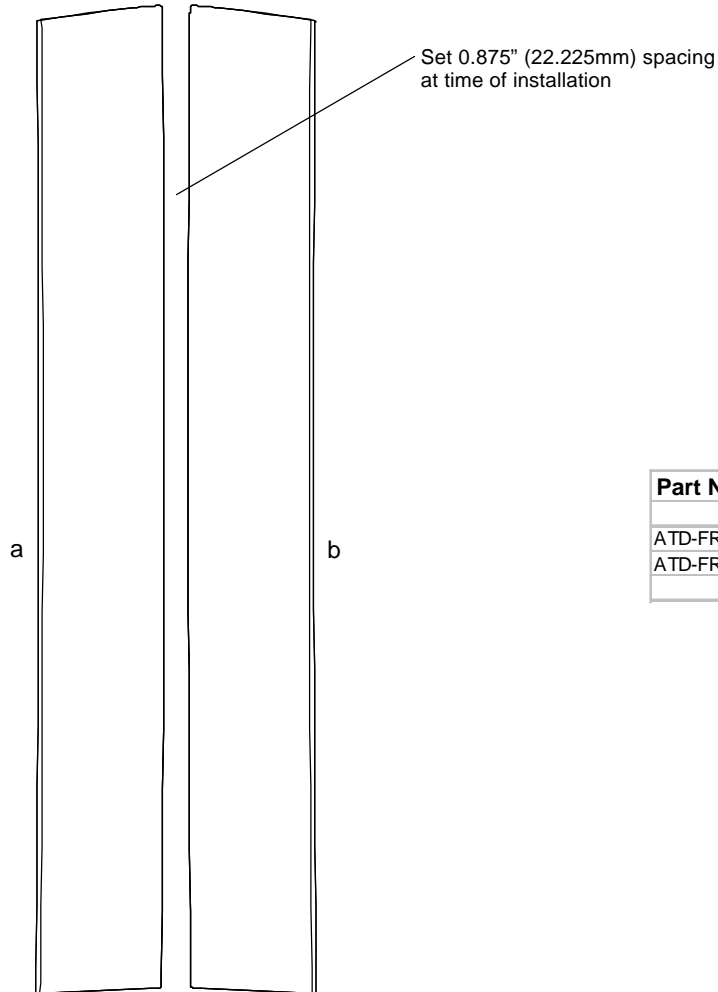

FORD MUSTANG

Shelby GT500 SVT Performance Style
Rally Stripe Graphic Kit 1 for Ford Mustang
Factory Hood Scoop Kit - Parts List
ATD-FRDMSTNGGRPH252

Part Number	Item	Cost
ATD-FRDMSTNGGRPH252a	Roof Left	\$54.95
ATD-FRDMSTNGGRPH252b	Roof Right	\$54.95

**Note: Spacing of Rally Stripes
as shown shall be performed
at time of installation. Kit does
not come pre-spaced.**

autotrimdesign.com

All service marks and/or trademarks used herein are the property of the respective trademark holders; they are not used here for advertising or commercial purposes. Their use is done on a Fair Use assumption and without intent to compete with or take advantage of the trademark holder. Auto Trim DESIGN® is in no way affiliated with, sponsored by or authorized by the associated trademark holder, unless otherwise specified. Any reference related to marks is made solely for identification purposes and is not intended to create any confusion or deception in the marketplace.