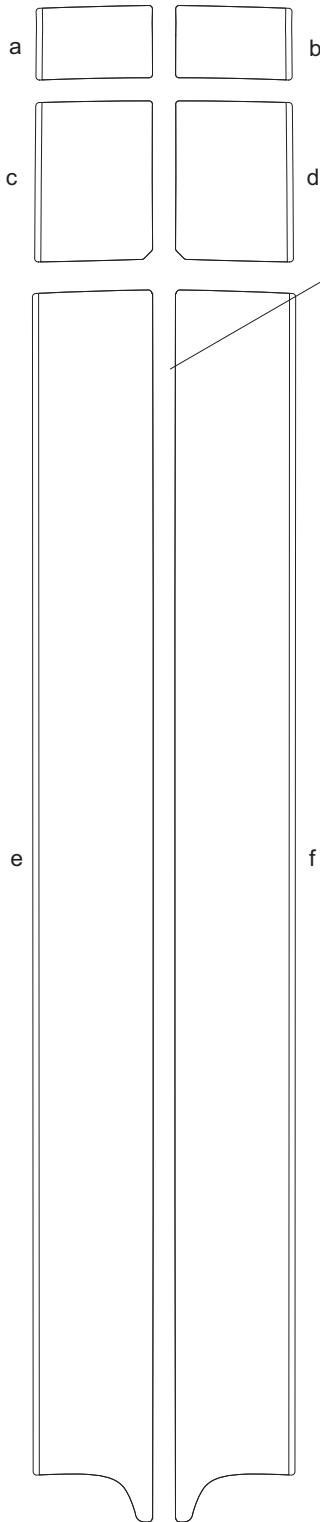

FORD MUSTANG

Shelby GT500 SVT Performance Style
Rally Stripe Graphic Kit 1 for Ford Mustang
BMC Extreme Customs
#BMC-GTV6MAMBAll/BMC-GT500MAMBACF
Black Mamba II Hood - Parts List
ATD-FRDMSTNGGRPH293

Set 0.875" (22.225mm) spacing
at time of installation

Part Number	Item	Cost
ATD-FRDMSTNGGRPH293a	Grille Left	\$6.95
ATD-FRDMSTNGGRPH293b	Grille Right	\$6.95
ATD-FRDMSTNGGRPH293c	Hood Fore Left	\$16.95
ATD-FRDMSTNGGRPH293d	Hood Fore Right	\$16.95
ATD-FRDMSTNGGRPH293e	Hood Aft Left	\$76.95
ATD-FRDMSTNGGRPH293f	Hood Aft Right	\$76.95

**Note: Spacing of Rally Stripes
as shown shall be performed
at time of installation. Kit does
not come pre-spaced.**

autotrimdesign.com