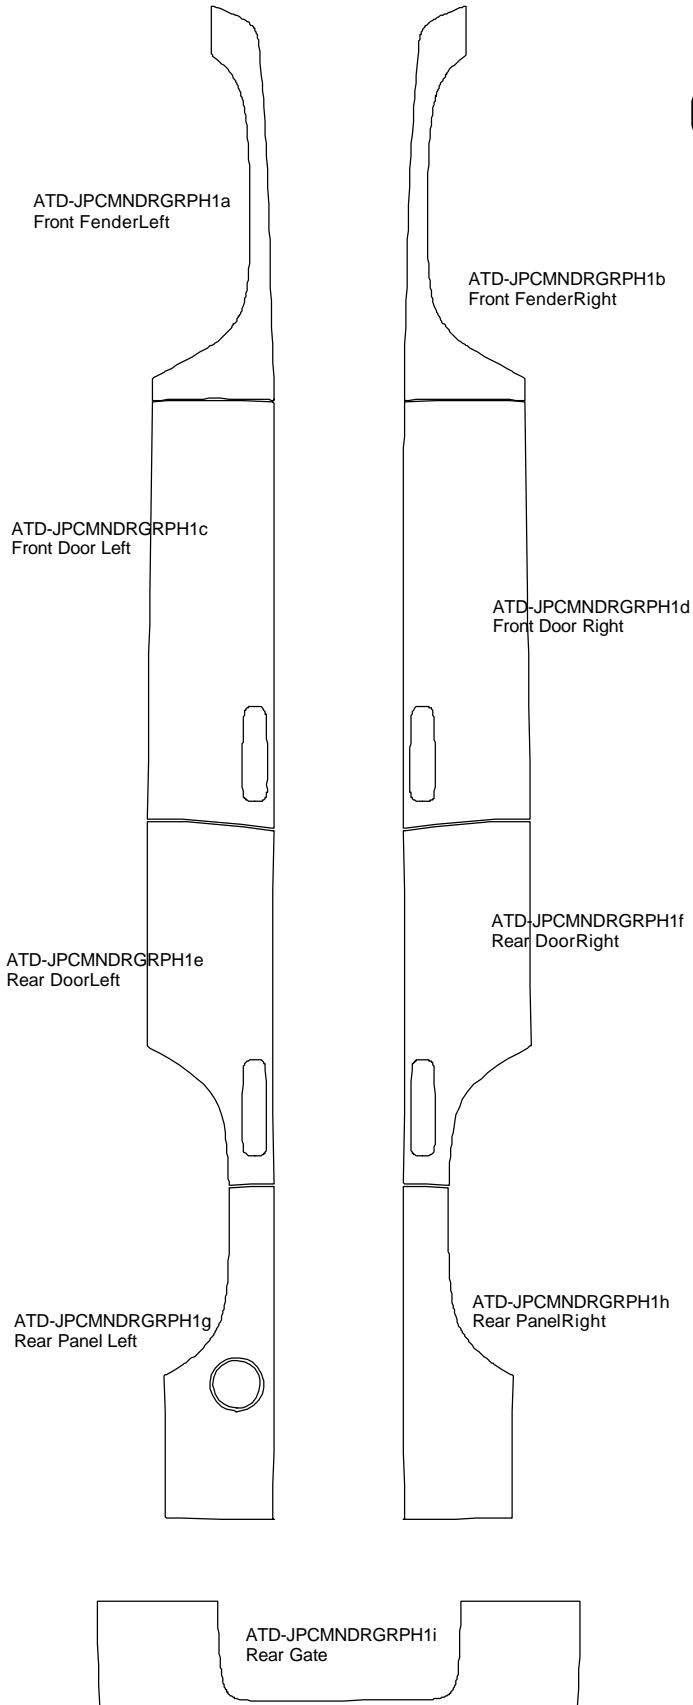

Jeep COMMANDER

Wood Panel Graphics Kit 1 Parts List - ATD-JPCMNDRGRPH1

Part Number	Item	Cost
ATD-JPCMNDRGRPH1a	Front Fender Left	\$122.95
ATD-JPCMNDRGRPH1b	Front Fender Right	\$122.95
ATD-JPCMNDRGRPH1c	Front Door Left	\$122.95
ATD-JPCMNDRGRPH1d	Front Door Right	\$122.95
ATD-JPCMNDRGRPH1e	Rear Door Left	\$97.95
ATD-JPCMNDRGRPH1f	Rear Door Right	\$97.95
ATD-JPCMNDRGRPH1g	Rear Panel Left	\$97.95
ATD-JPCMNDRGRPH1h	Rear Panel Right	\$97.95
ATD-JPCMNDRGRPH1i	Rear Gate	\$122.95