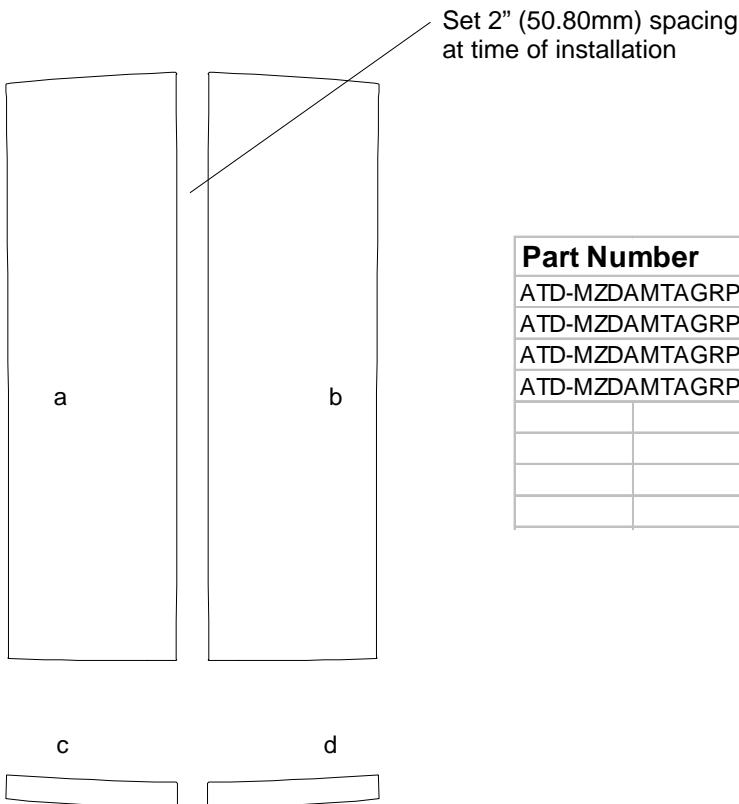

MAZDA

MX-5 Miata

Rally Stripe Graphic Kit 2 for Mazda MX-5 Miata
 '99-'05 - Hardtop Kit - Parts List
ATD-MZDAMTAGRPH14

Note: Spacing of Rally Stripes
 as shown shall be performed
 at time of installation. Kit does
 not come pre-spaced.

Part Number	Item	Cost
ATD-MZDAMTAGRPH14a	Roof Left	\$7.95
ATD-MZDAMTAGRPH14b	Roof Right	\$7.95
ATD-MZDAMTAGRPH14c	Window Trim Left	\$37.95
ATD-MZDAMTAGRPH14d	Window Trim Right	\$37.95

autotrimdesign.com