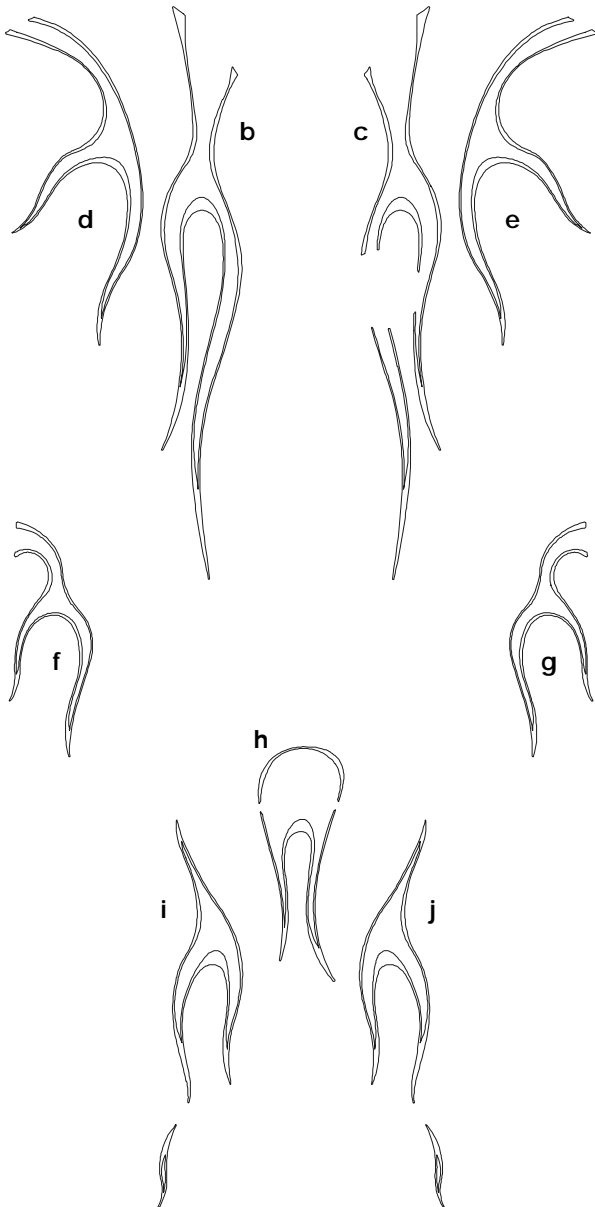

YAMAHA

Road Star

Yamaha Road Star Flame Graphic Kit 2 Open Flame Pins - Parts List ATD-YAMRDSTRGRPH004

Part Number	Item	Cost
ATD-YAMRDSTRGRPH004a	Fender Top	\$17.95
ATD-YAMRDSTRGRPH004b	Tank Top Left	\$16.95
ATD-YAMRDSTRGRPH004c	Tank Top Right	\$16.95
ATD-YAMRDSTRGRPH004d	Tank Side Left	\$14.95
ATD-YAMRDSTRGRPH004e	Tank Side Right	\$14.95
ATD-YAMRDSTRGRPH004f	Sidecover Left	\$7.95
ATD-YAMRDSTRGRPH004g	Sidecover Right	\$7.95
ATD-YAMRDSTRGRPH004h	Rear Fender Center	\$7.95
ATD-YAMRDSTRGRPH004i	Rear Fender Side Left	\$11.95
ATD-YAMRDSTRGRPH004j	Rear Fender Side Right	\$11.95

Installation Tip: Precut graphic pieces have been designed to fit within the areas of the Road Star's distinct body lines and curves as shown in the product image. We suggest dryfitting each piece prior to installation so as to become familiar with placement.