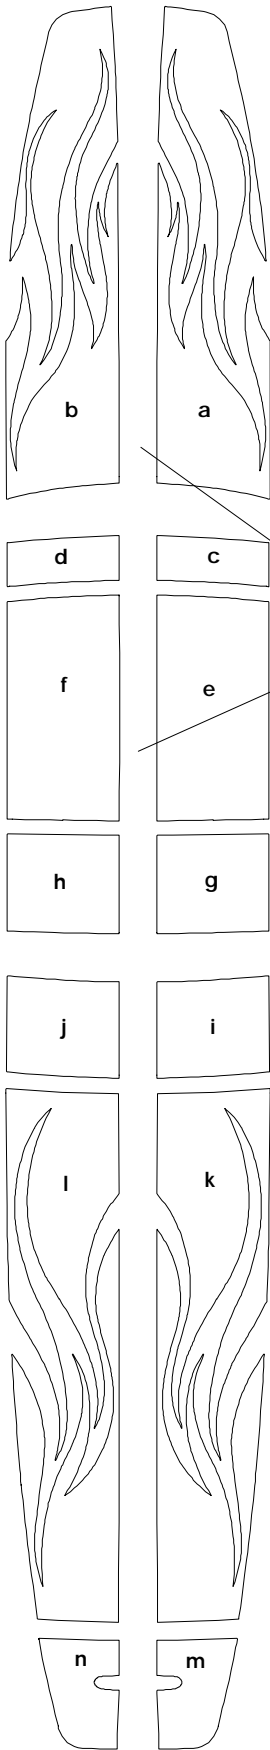

CHEVROLET

Chevrolet SSR Flame Rally Stripes 1 Parts List ATD-CHVSSRGRPH1

Set 4" (101.60mm) spacing
at time of installation

Part Number	Item	Cost
ATD-CHVSSRGRPH1a	Hood Right	\$38.95
ATD-CHVSSRGRPH1b	Hood Left	\$38.95
ATD-CHVSSRGRPH1c	Roof Front Right	\$5.95
ATD-CHVSSRGRPH1d	Roof Front Left	\$5.95
ATD-CHVSSRGRPH1e	Roof Middle Right	\$17.95
ATD-CHVSSRGRPH1f	Roof Middle Left	\$17.95
ATD-CHVSSRGRPH1g	Roof Rear Right	\$10.95
ATD-CHVSSRGRPH1h	Roof Rear Left	\$10.95
ATD-CHVSSRGRPH1i	Rear Lid Front Right	\$10.95
ATD-CHVSSRGRPH1j	Rear Lid Front Left	\$10.95
ATD-CHVSSRGRPH1k	Rear Lid Rear Right	\$41.95
ATD-CHVSSRGRPH1l	Rear Lid Rear Left	\$41.95
ATD-CHVSSRGRPH1m	Tailgate Right	\$10.95
ATD-CHVSSRGRPH1n	Tailgate Left	\$10.95

**Note: Spacing of Rally Stripes
as shown shall be performed
at time of installation. Kit does
not come pre-spaced.**

autotrimdesign.com

Copyright 2006, Auto Trim DESIGN.