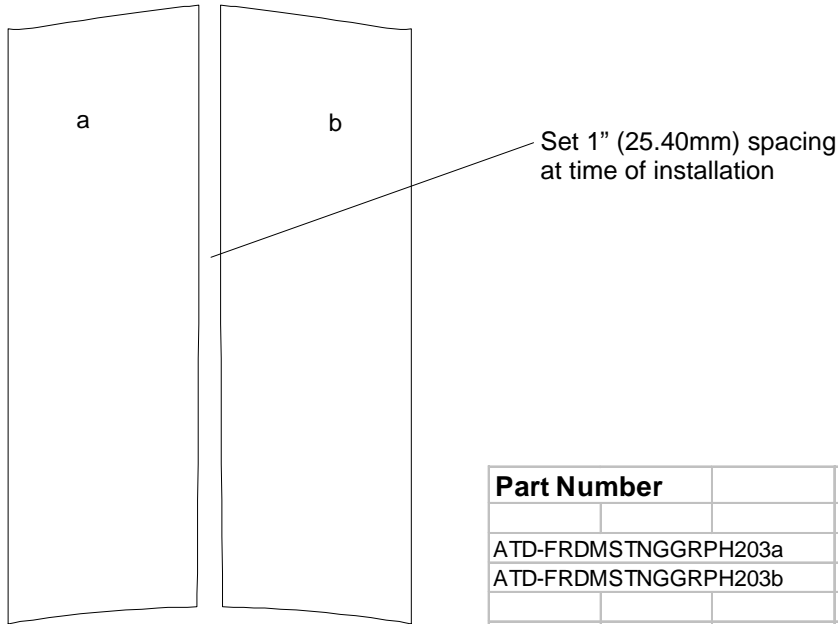

# Ford MUSTANG

Shelby GT500 Style Rally Graphics Kit 1  
for Ford Mustang  
Factory Hood Scoop - Parts List  
ATD-FRDMSTNGRPH203

Part Number	Item	Cost
ATD-FRDMSTNGRPH203a	Hood Scoop Left	\$22.95
ATD-FRDMSTNGRPH203b	Hood Scoop Right	\$22.95

Note: Spacing of Rally Stripes as shown shall be performed at time of installation. Kit does not come pre-spaced.

**autotrimdesign.com**