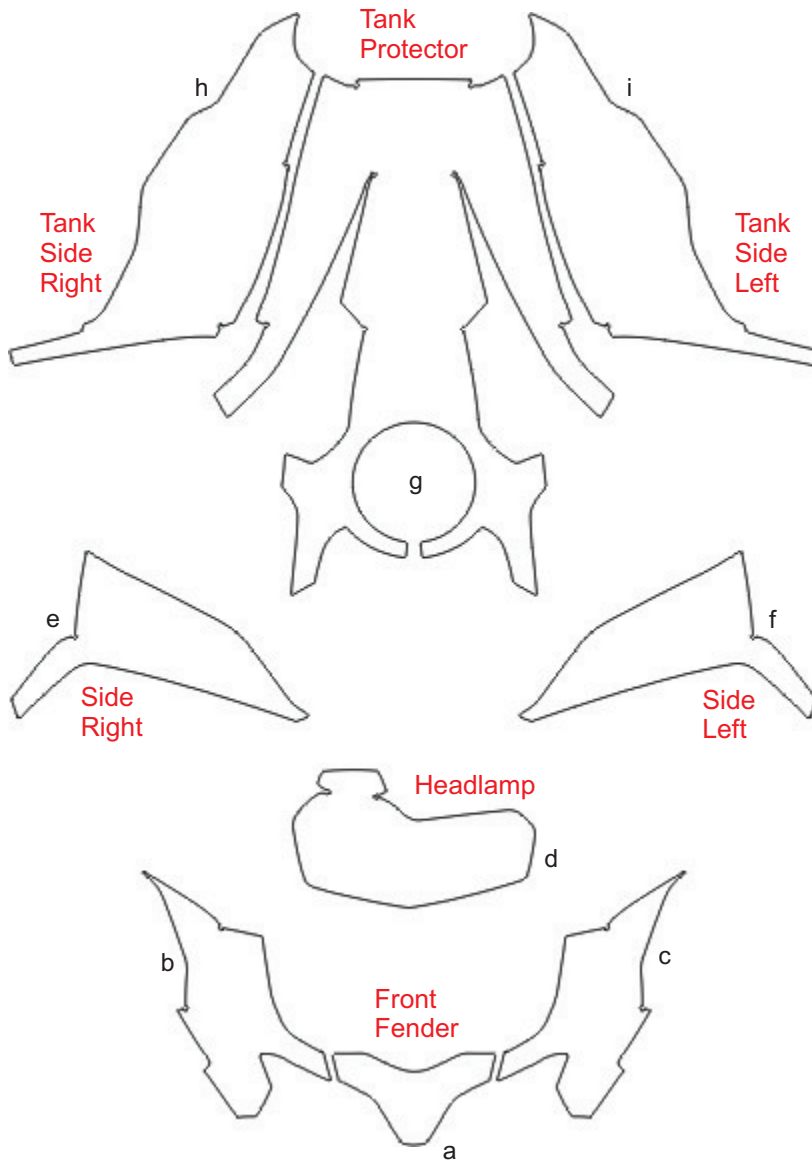

# InvisiGARD™

PAINT PROTECTION SYSTEM

Estimated Install Time  
1.0 Hour

IPP-BMWM-1062  
F 850 GS Paint & Headlight Protection Kit  
BMW Motorrad

*Auto Trim* DESIGN®

[autotrimdesign.com](http://autotrimdesign.com)