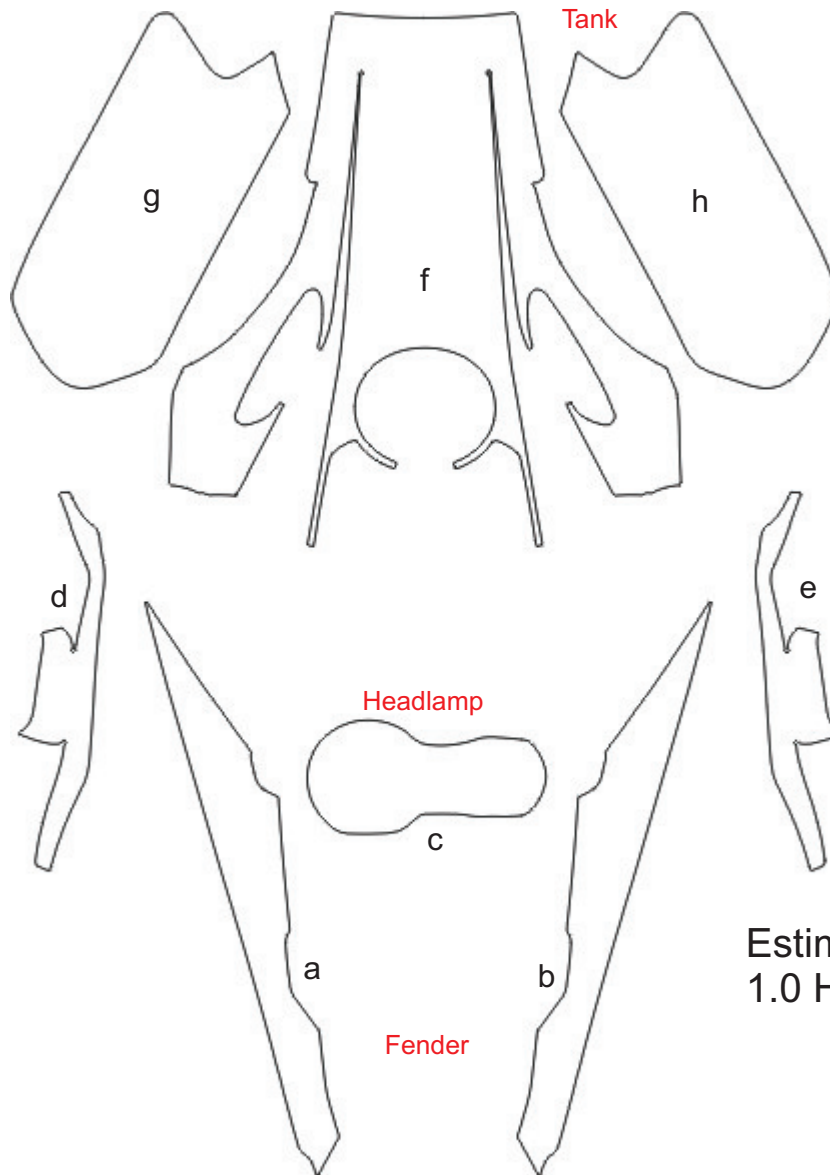

Clearly, the best
protection you'll never see.

InvisiGARD™

PAINT PROTECTION SYSTEM

Estimated Install Time
1.0 Hour

IPP-BMWM-1063

R 1250 GS Adventure Paint & Headlight Protection Kit

BMW Motorrad

Auto Trim DESIGN®