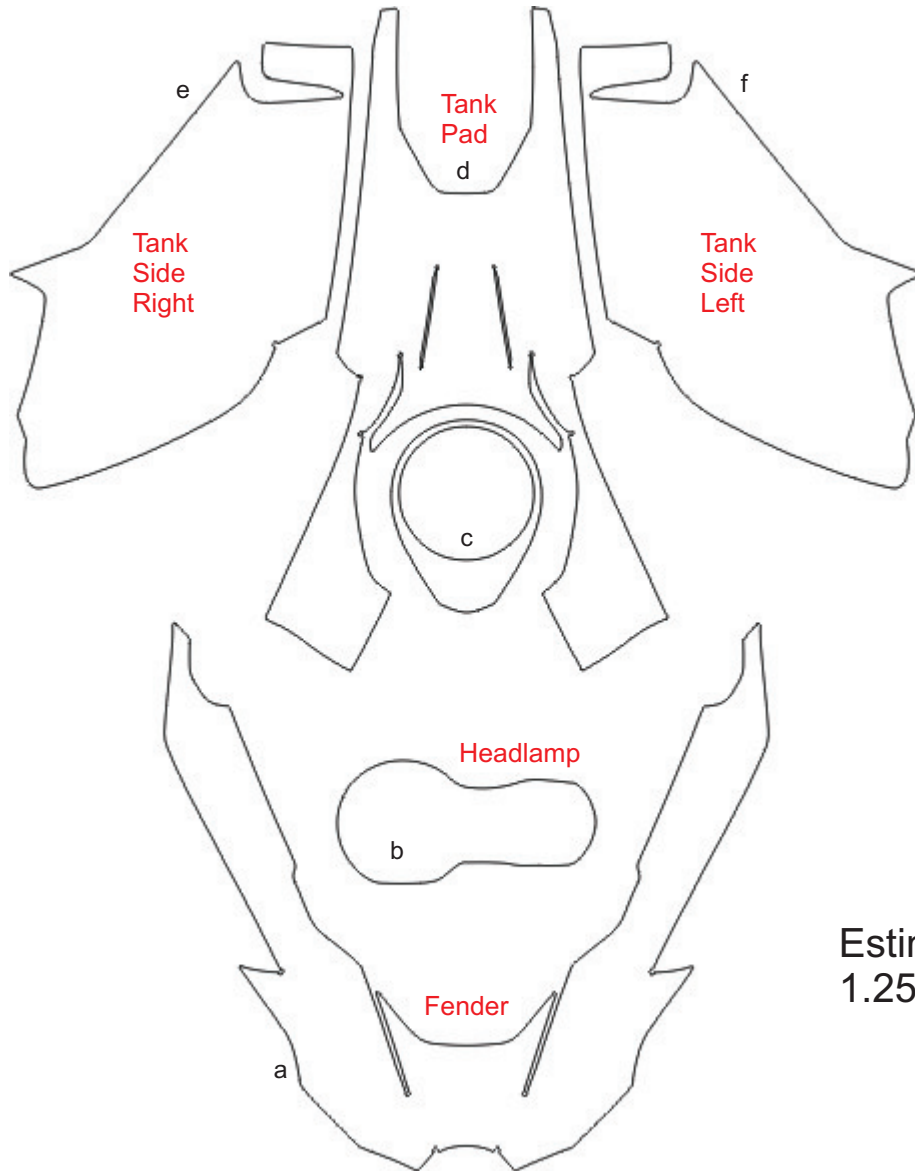

# InvisiGARD™

PAINT PROTECTION SYSTEM

Estimated Install Time  
1.25 Hour

IPP-BMWM-1064  
R 1200 GS Paint & Headlight Protection Kit  
BMW Motorrad

*Auto Trim* DESIGN®

[autotrimdesign.com](http://autotrimdesign.com)