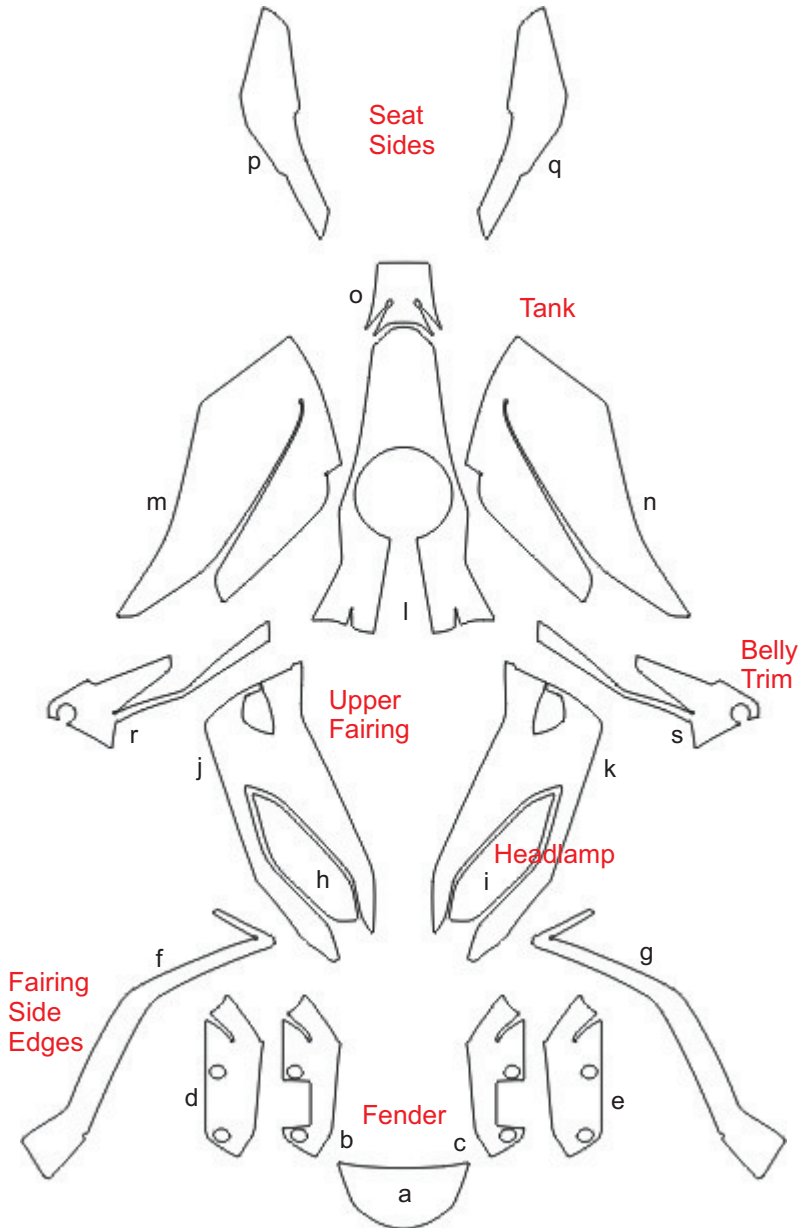

Clearly, the best  
protection you'll never see.

# InvisiGARD™

PAINT PROTECTION SYSTEM

Estimated Install Time  
2.25 Hour

IPP-BMWM-1067  
R 1250 RS Paint & Headlight Protection Kit  
BMW Motorrad

*Auto Trim* DESIGN®

[autotrimdesign.com](http://autotrimdesign.com)