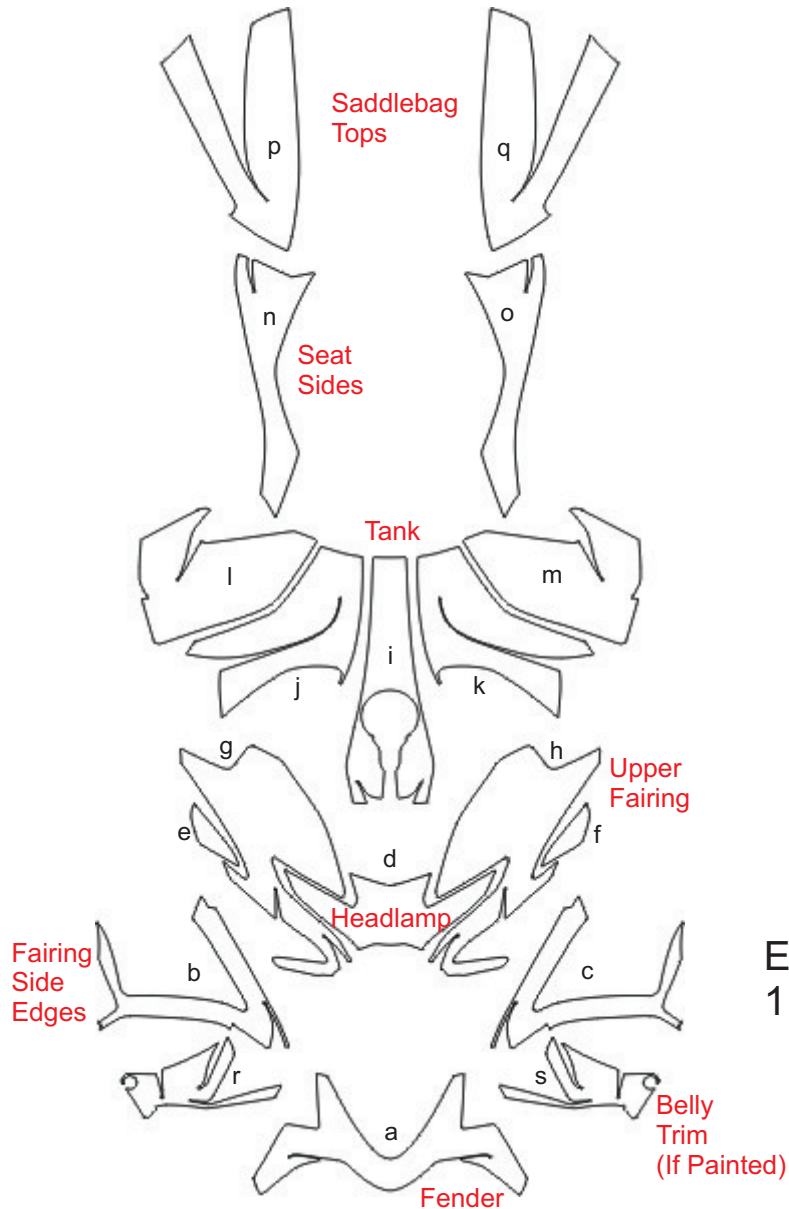

Clearly, the best
protection you'll never see.

InvisiGARD™

PAINT PROTECTION SYSTEM

Estimated Install Time
1.75 Hour

IPP-BMWM-1068
R 1250 RT Paint & Headlight Protection Kit
BMW Motorrad

Auto Trim DESIGN®

autotrimdesign.com