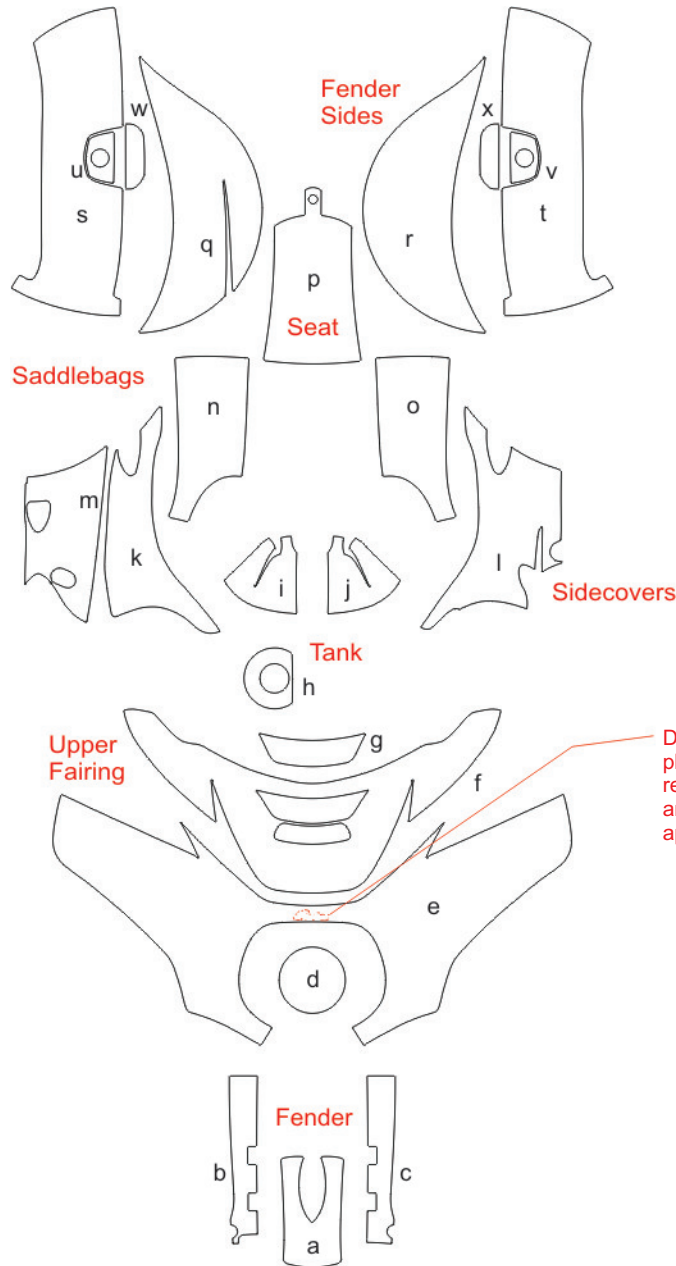

# InvisiGARD™

PAINT PROTECTION SYSTEM

Due to inconsistencies of emblem placement, we suggest temporary removal of Indian emblem, if any, and reinstallation after successful application of film.

Estimated Install Time  
3.5 Hour