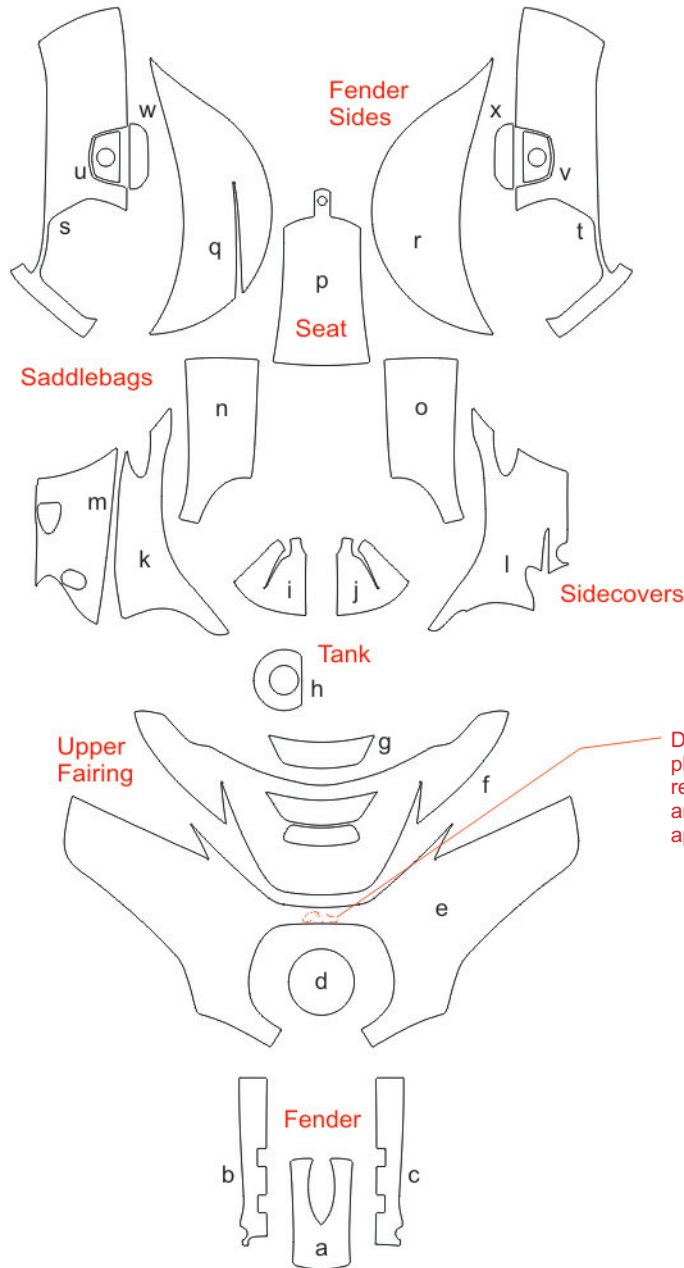

Clearly, the best protection you'll never see.

InvisiGARD™

PAINT PROTECTION SYSTEM

Due to inconsistencies of emblem placement, we suggest temporary removal of Indian emblem, if any, and reinstallation after successful application of film.

Estimated Install Time
3.5 Hour

IPP-INDN-1014
Chieftain Paint & Headlight Protection Kit
Indian Motorcycles

Auto Trim DESIGN®

autotrimdesign.com