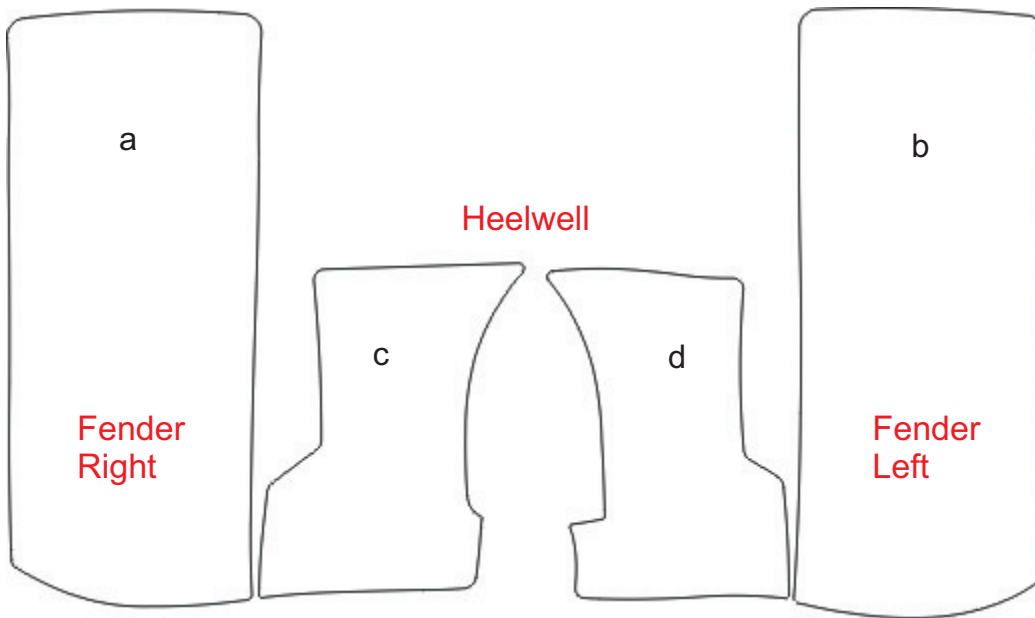

**Clearly, the best
protection you'll never see.**

InvisiGARD™

PAINT PROTECTION SYSTEM

Estimated Install Time
1.0 Hour

IPP-LHMN-1009
Lehman Trike Paint Protection
Monarch II for Honda Goldwing - Fender Kit